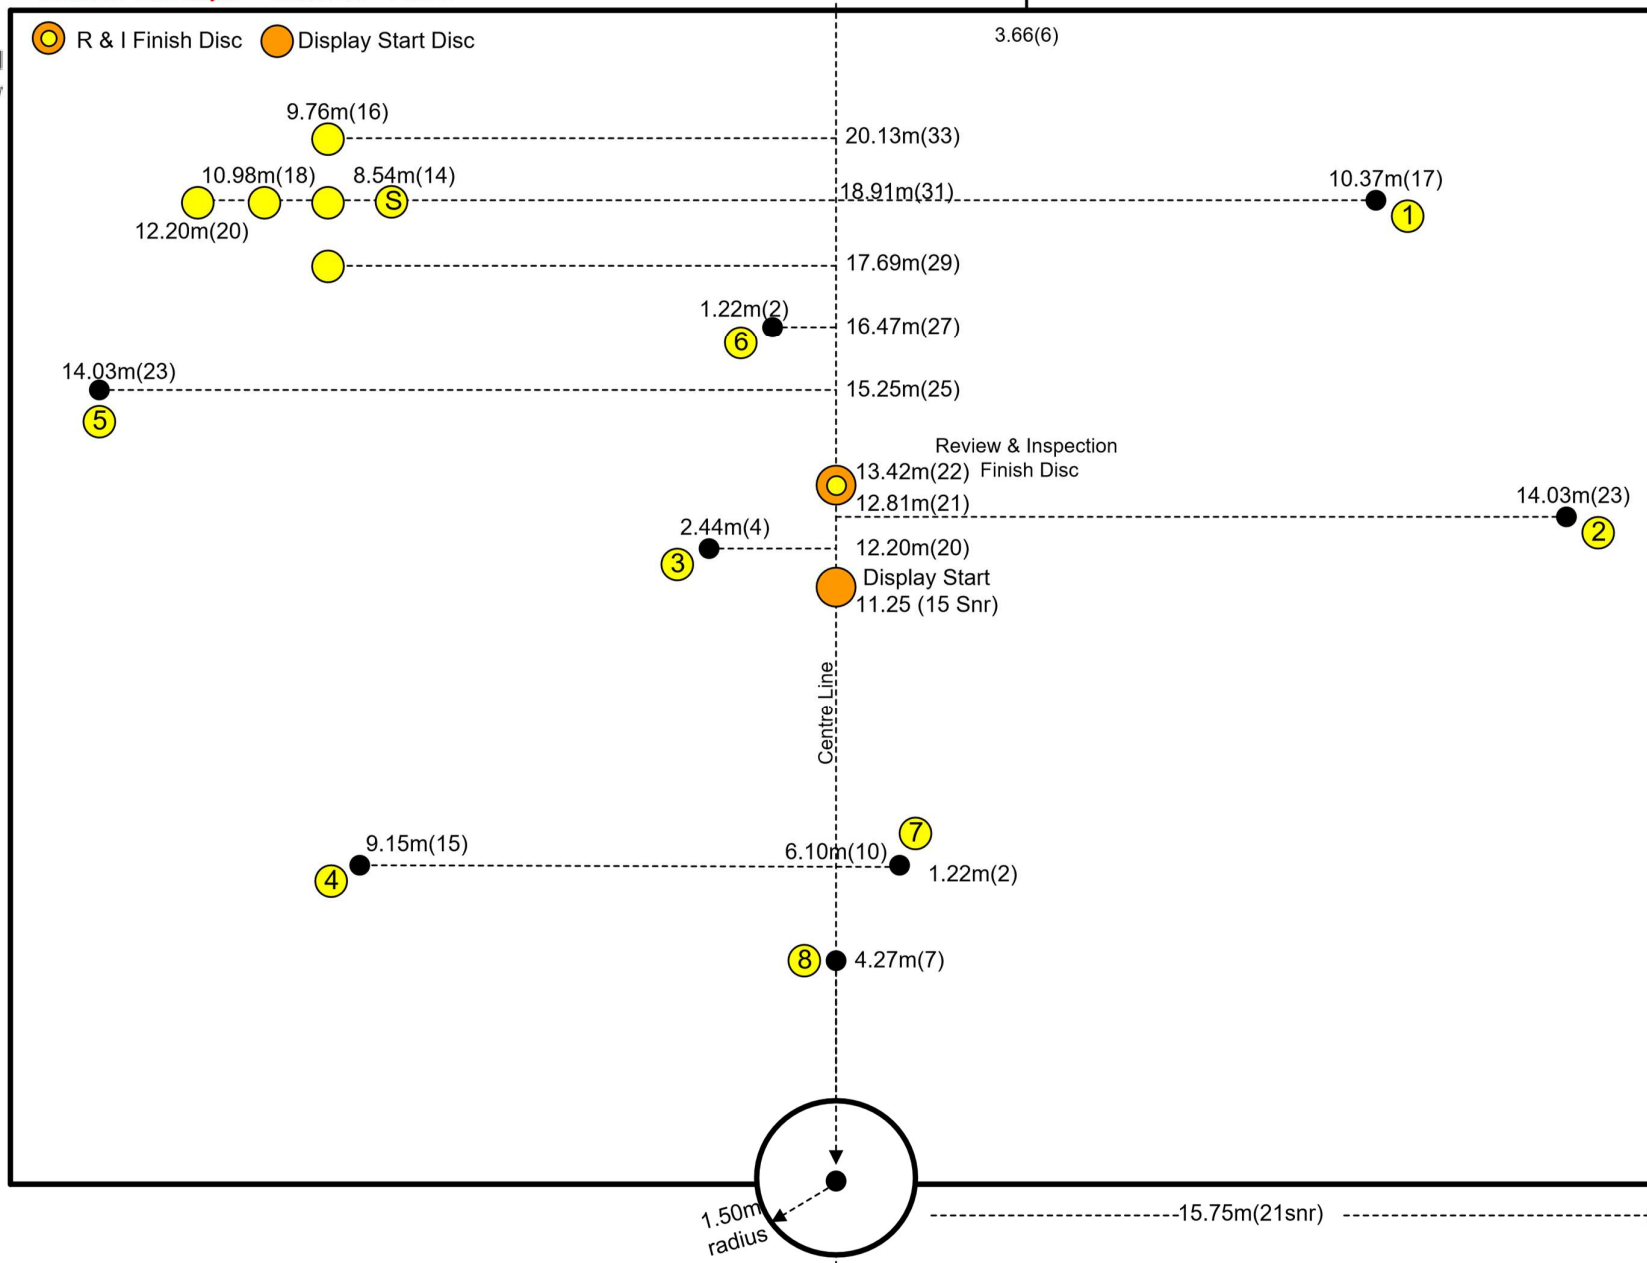

Track for Plan Layer - Under 13 - Plan J

Technical  
Assembly  
Disc  
18.91m  
(31)

 R & I Finish Disc  Display Start Disc

3.66(6)

22.50m(30snr)

1.50m  
radius

15.75m(21snr)