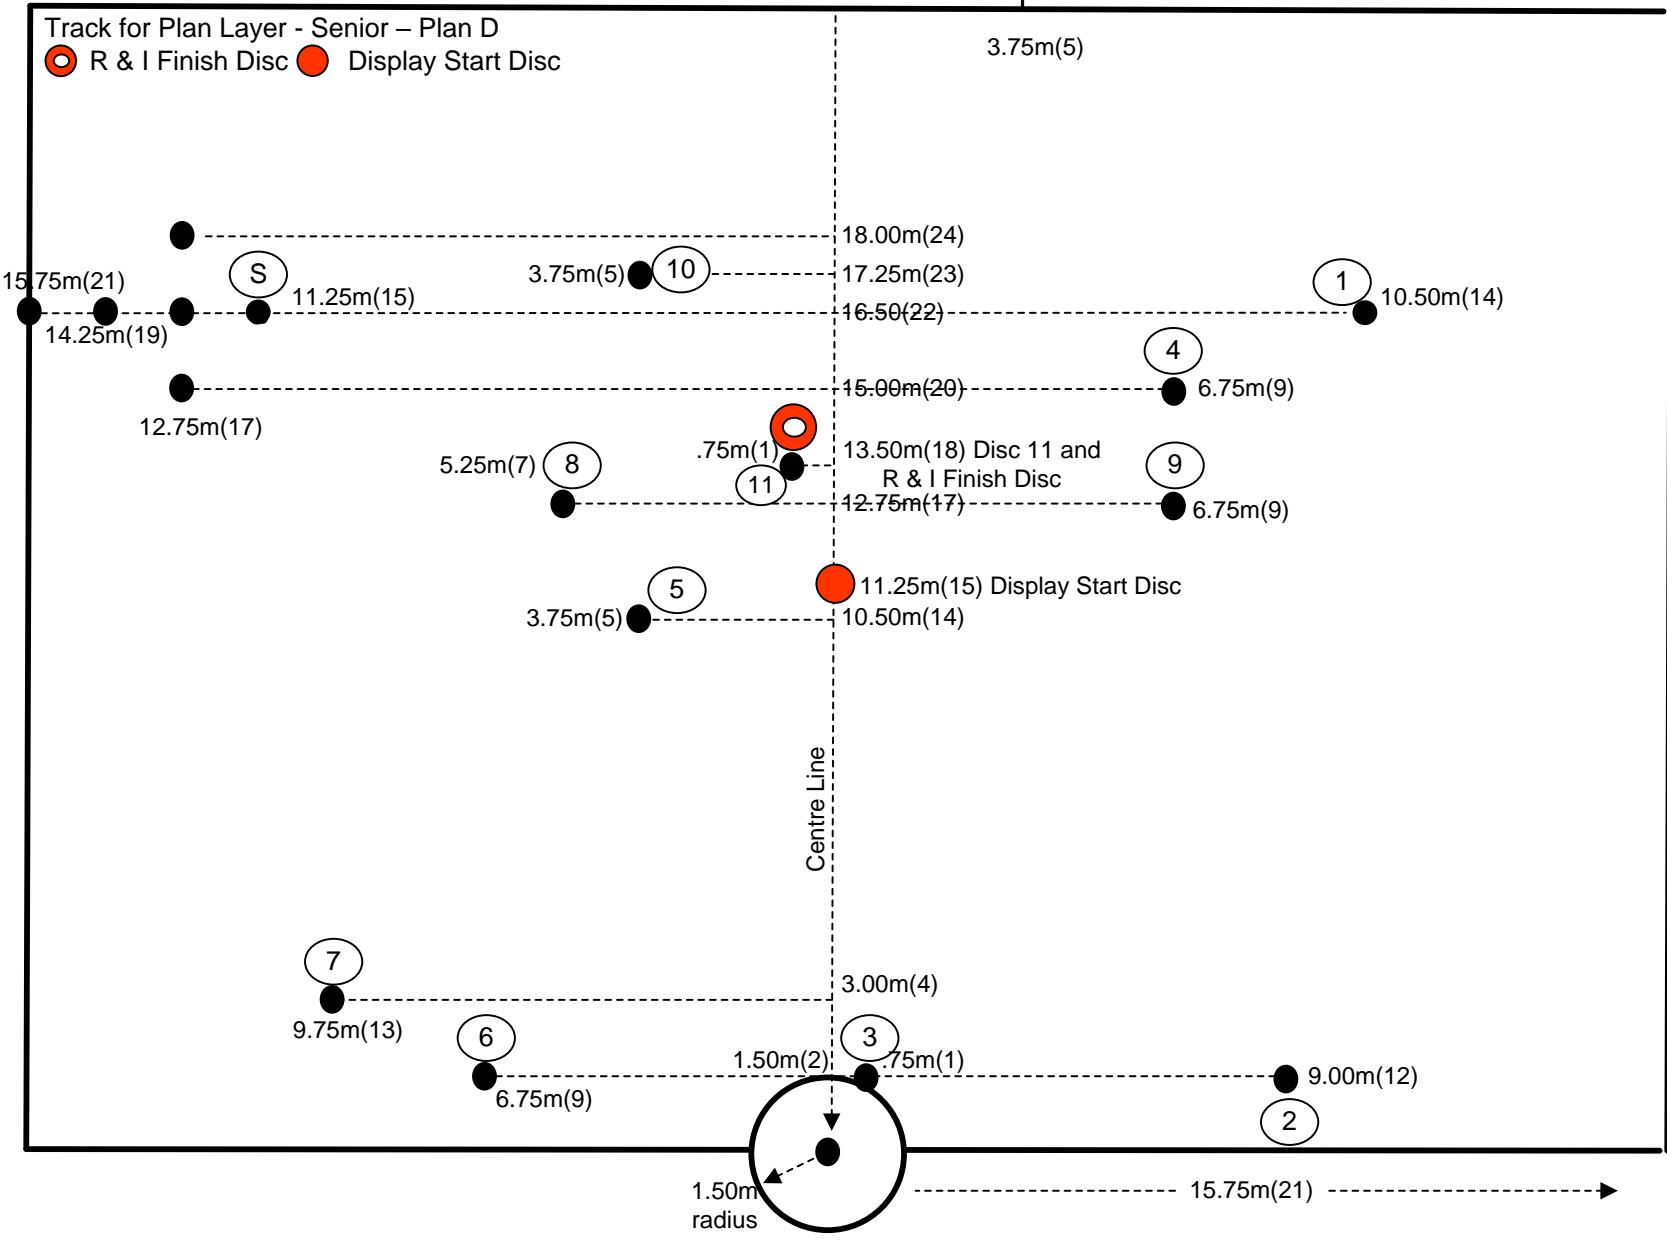

Track for Plan Layer - Senior – Plan D

○ R & I Finish Disc ● Display Start Disc

Assembly Disc  
19.50m(26)

22.5m(30)

1.50m  
radius

15.75m(21)