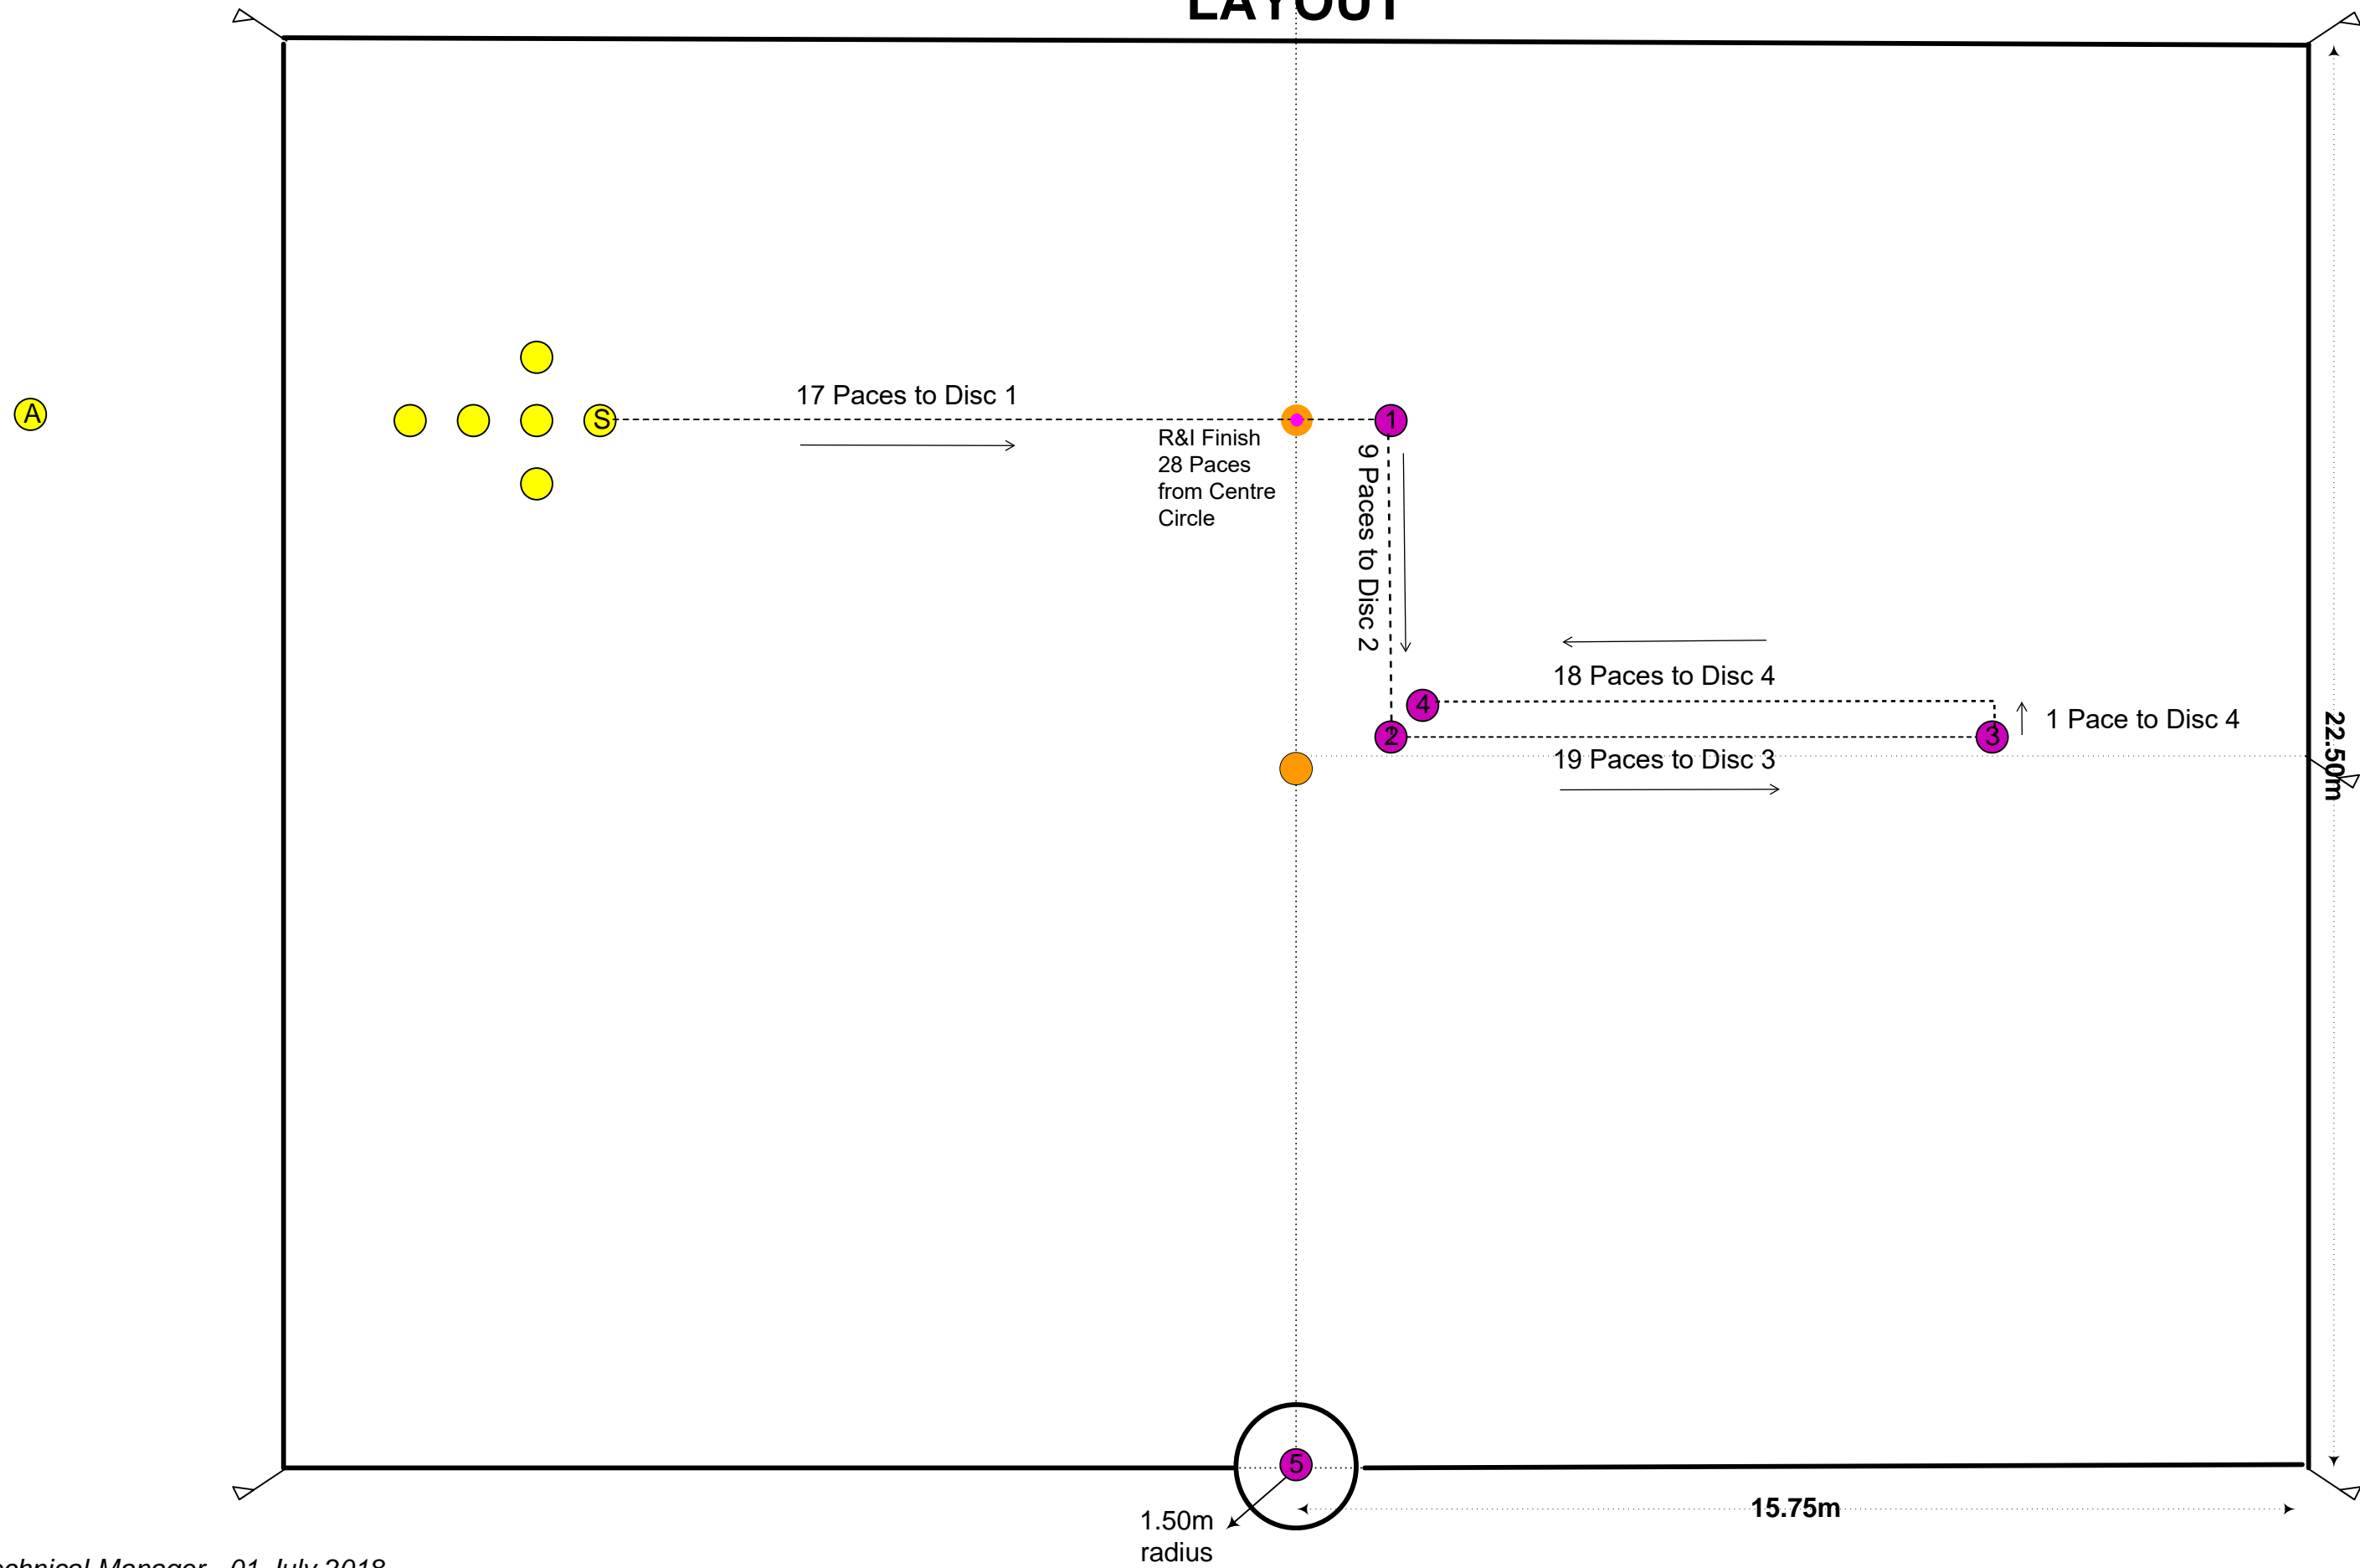

Field Layout Sheets
ALL Grades 2023-2024

Figure 1 – Setting Out Requirements

MASTERS GRADE

MASTERS GRADE

SENIOR GRADE

SENIOR GRADE

UNDER 18

UNDER 18

UNDER 13

UNDER 13

Track for Plan Layer – Under 13 – Plan D

○ R & I Finish Disc
 ● Display Start Disc

INTRODUCTORY GRADE DISC LAYOUT

INTRODUCTORY GRADE DISC LAYOUT