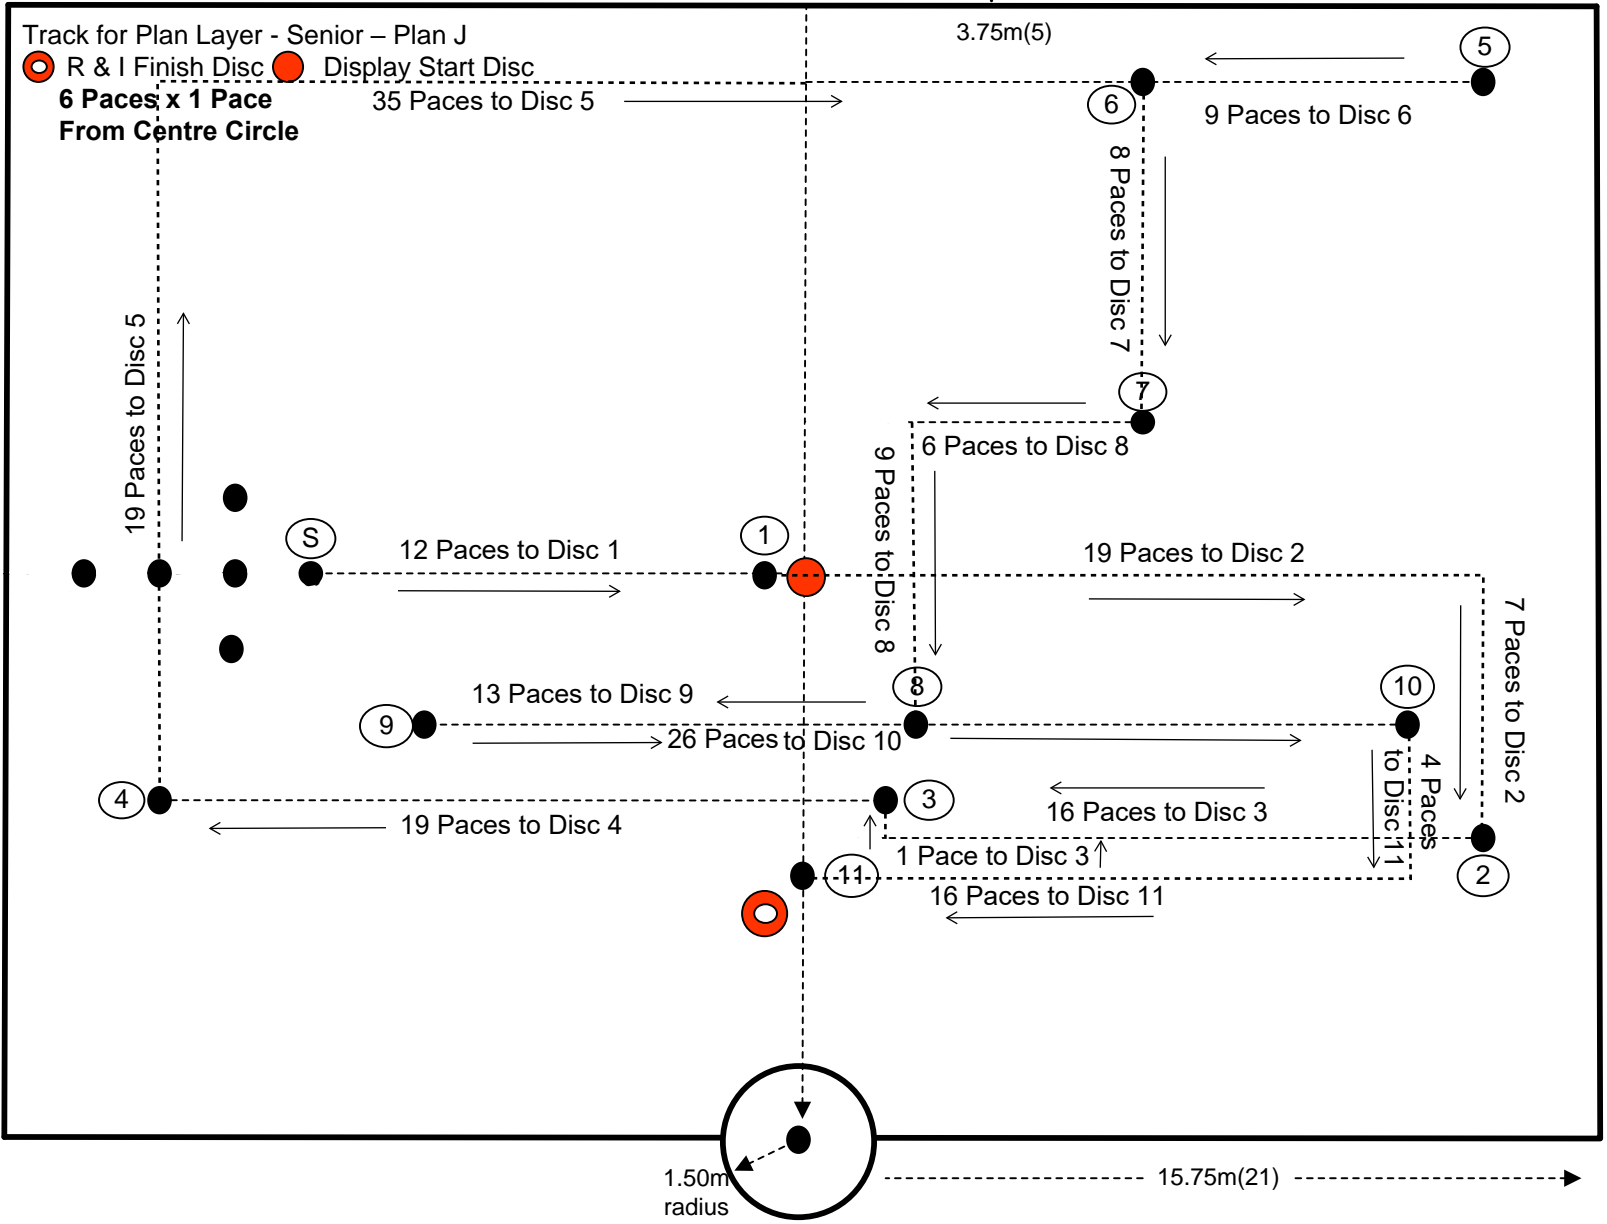

Field Layout Sheets
ALL Grades 2023-2024

Figure 1 – Setting Out Requirements

MASTERS GRADE

MASTERS GRADE

SENIOR GRADE

SENIOR GRADE

UNDER 18

UNDER 18

UNDER 13

UNDER 13

Track for Plan Layer – Under 13 – Plan D

○ R & I Finish Disc
 ● Display Start Disc

INTRODUCTORY GRADE DISC LAYOUT

INTRODUCTORY GRADE DISC LAYOUT