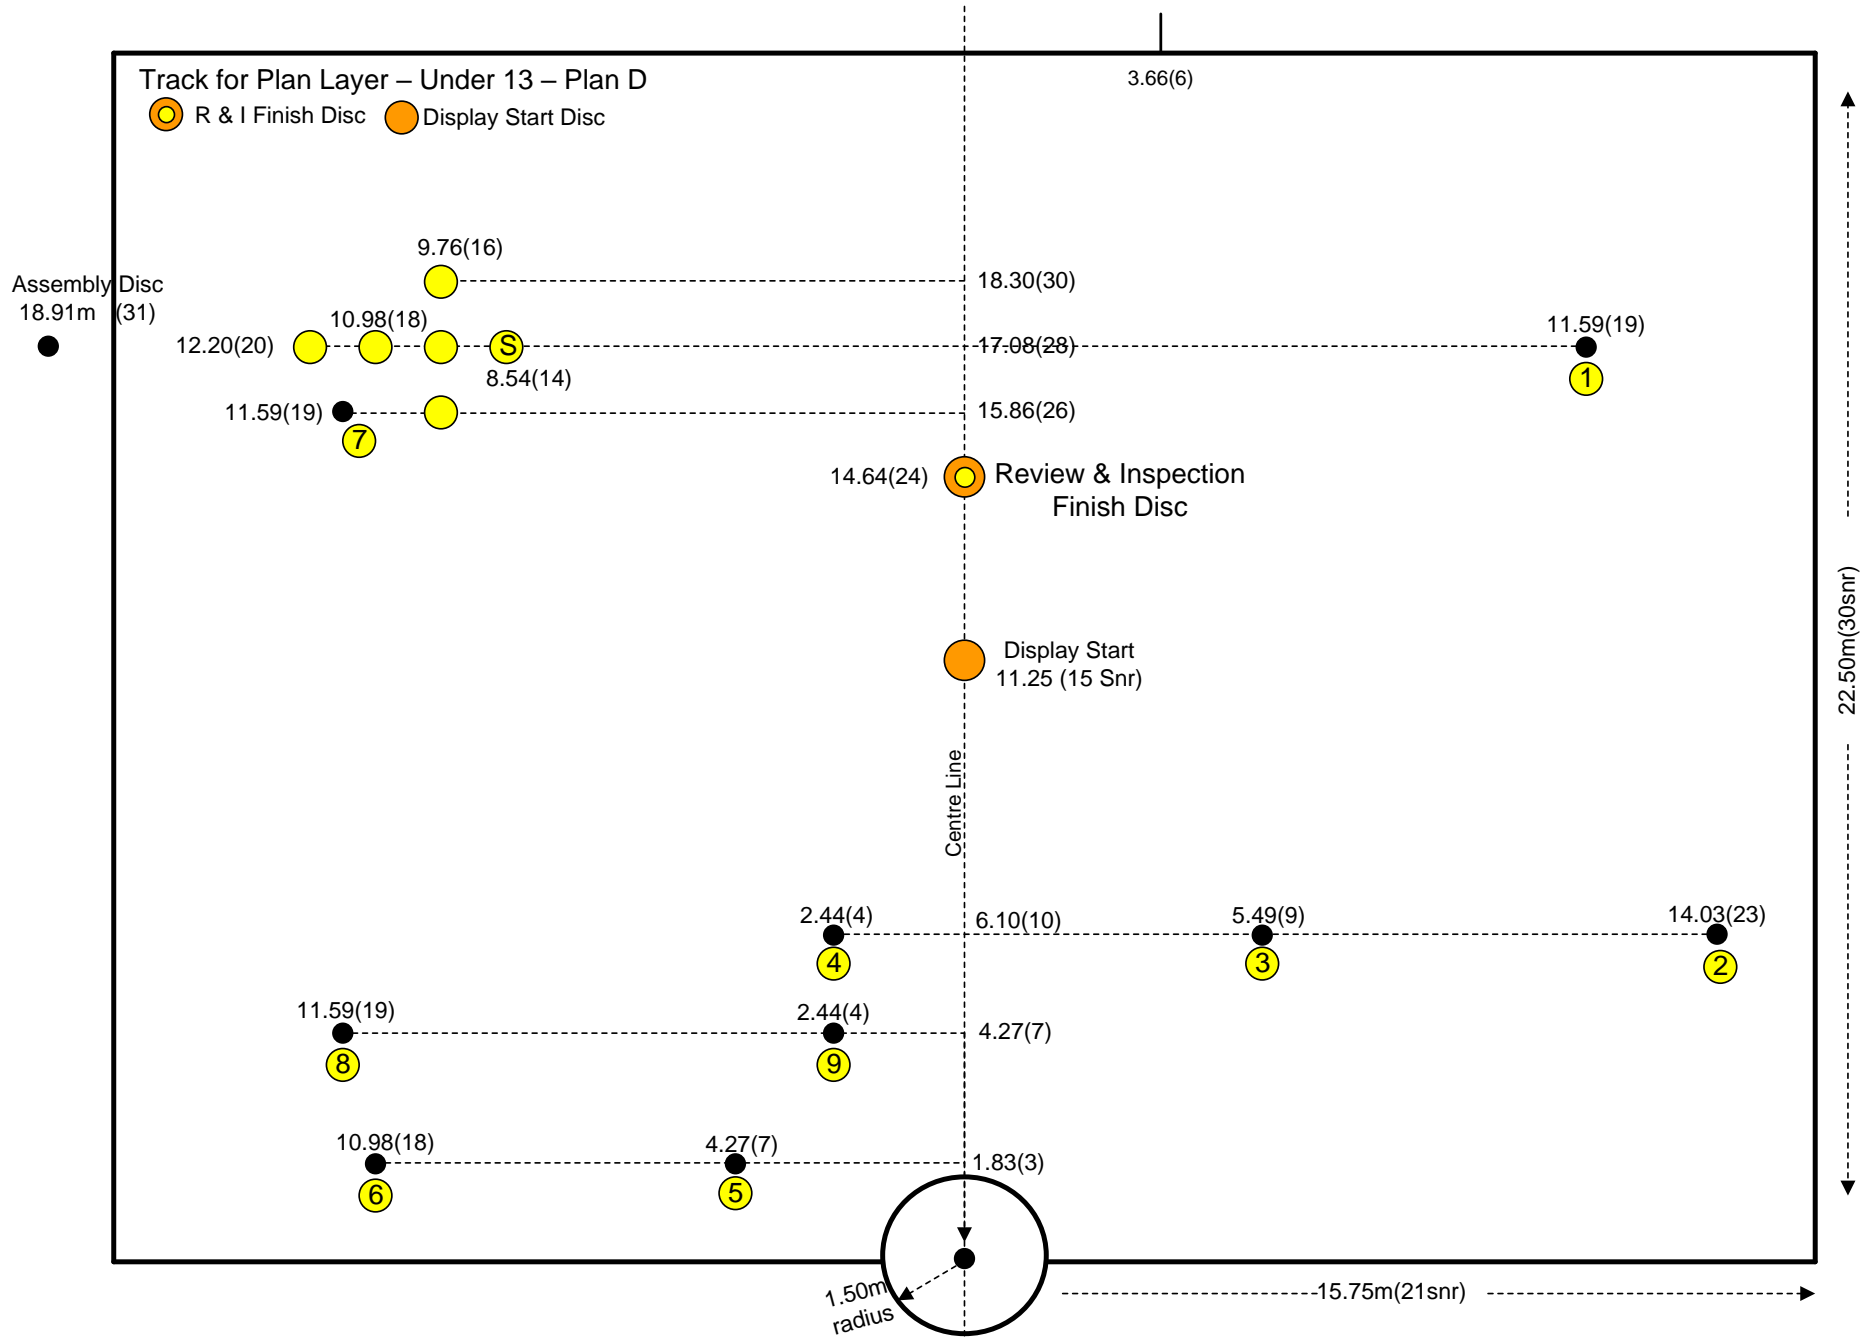

Field Layout Sheets
ALL Grades 2023-2024

Figure 1 – Setting Out Requirements

MASTERS GRADE

MASTERS GRADE

SENIOR GRADE

SENIOR GRADE

UNDER 18

UNDER 18

UNDER 13

UNDER 13

Track for Plan Layer – Under 13 – Plan D

○ R & I Finish Disc
 ● Display Start Disc

INTRODUCTORY GRADE DISC LAYOUT

INTRODUCTORY GRADE DISC LAYOUT