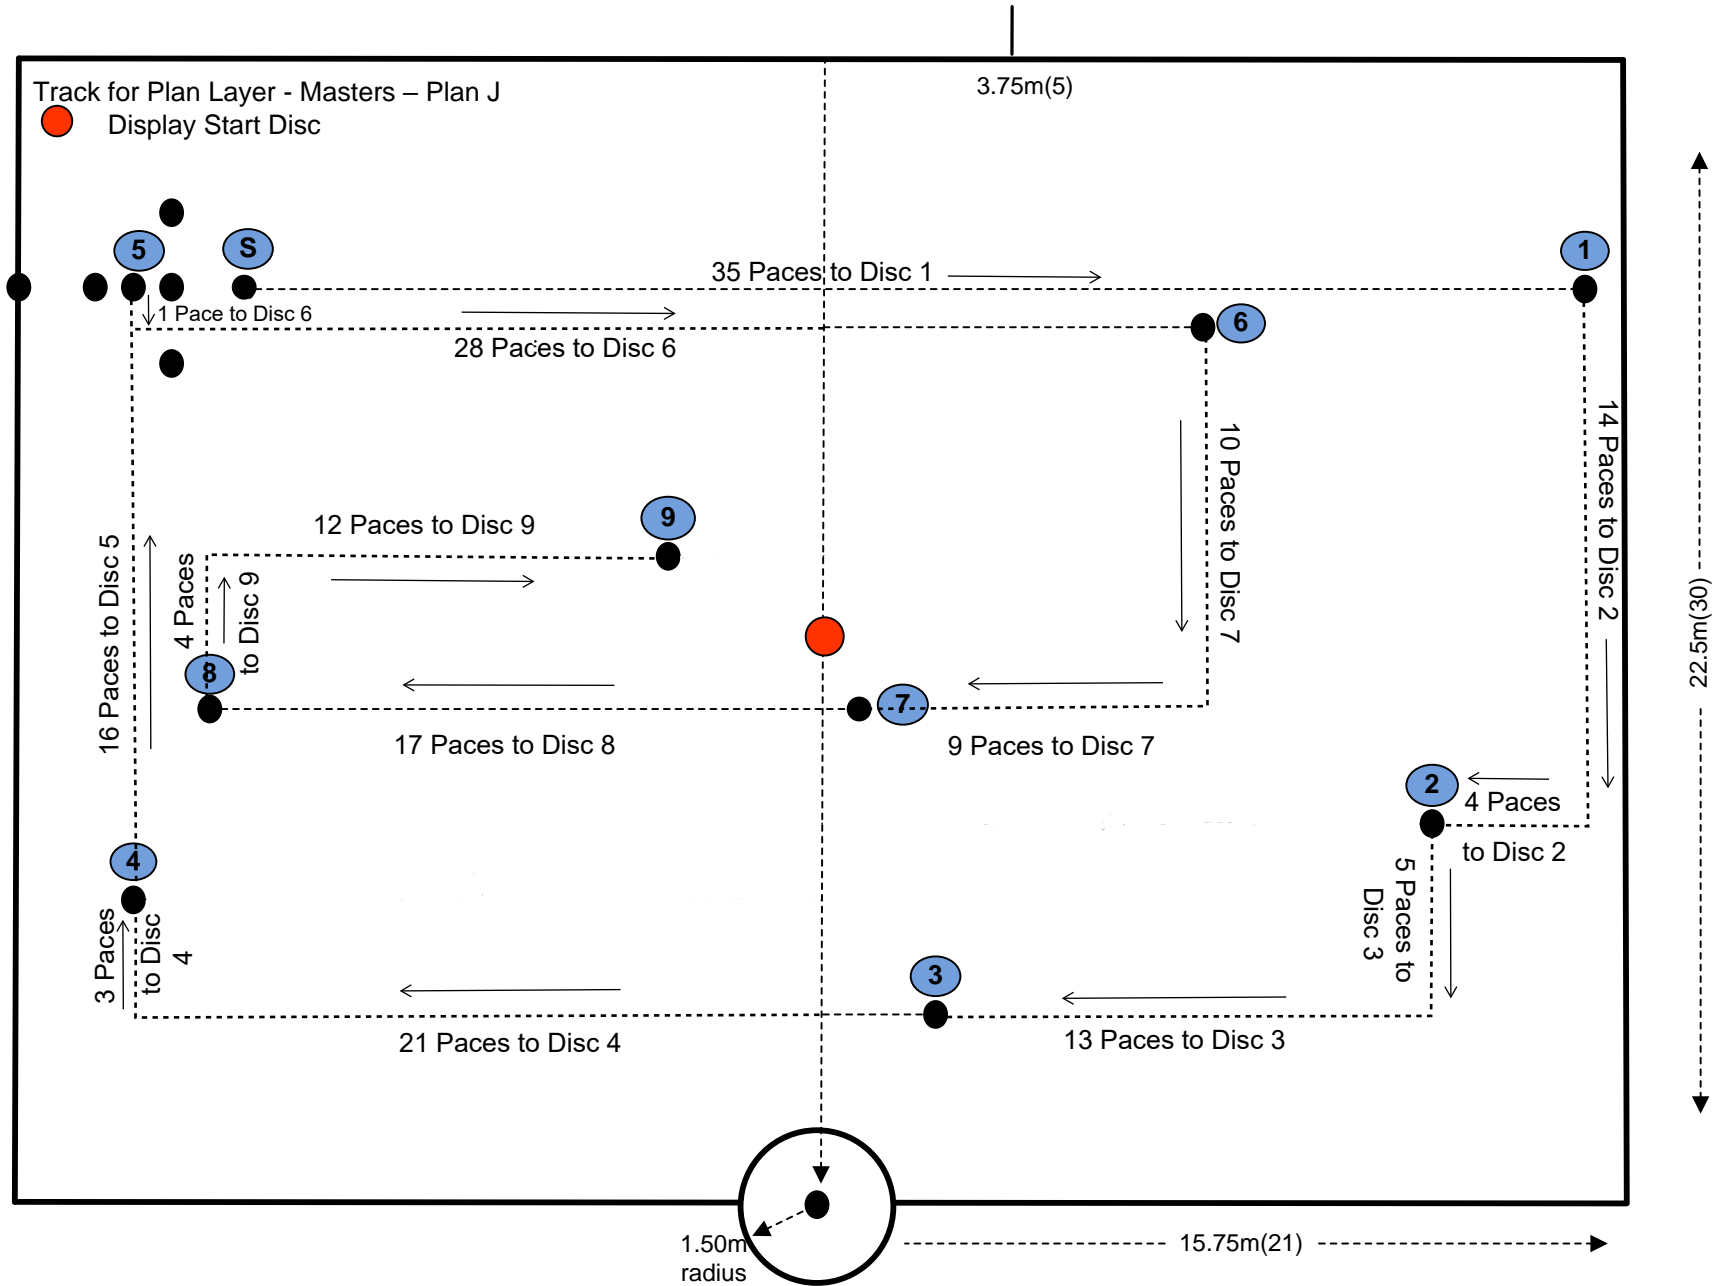

Field Layout Sheets
ALL Grades 2023-2024

Figure 1 – Setting Out Requirements

MASTERS GRADE

MASTERS GRADE

SENIOR GRADE

SENIOR GRADE

UNDER 18

UNDER 18

UNDER 13

UNDER 13

Track for Plan Layer – Under 13 – Plan D

○ R & I Finish Disc
 ● Display Start Disc

INTRODUCTORY GRADE DISC LAYOUT

INTRODUCTORY GRADE DISC LAYOUT