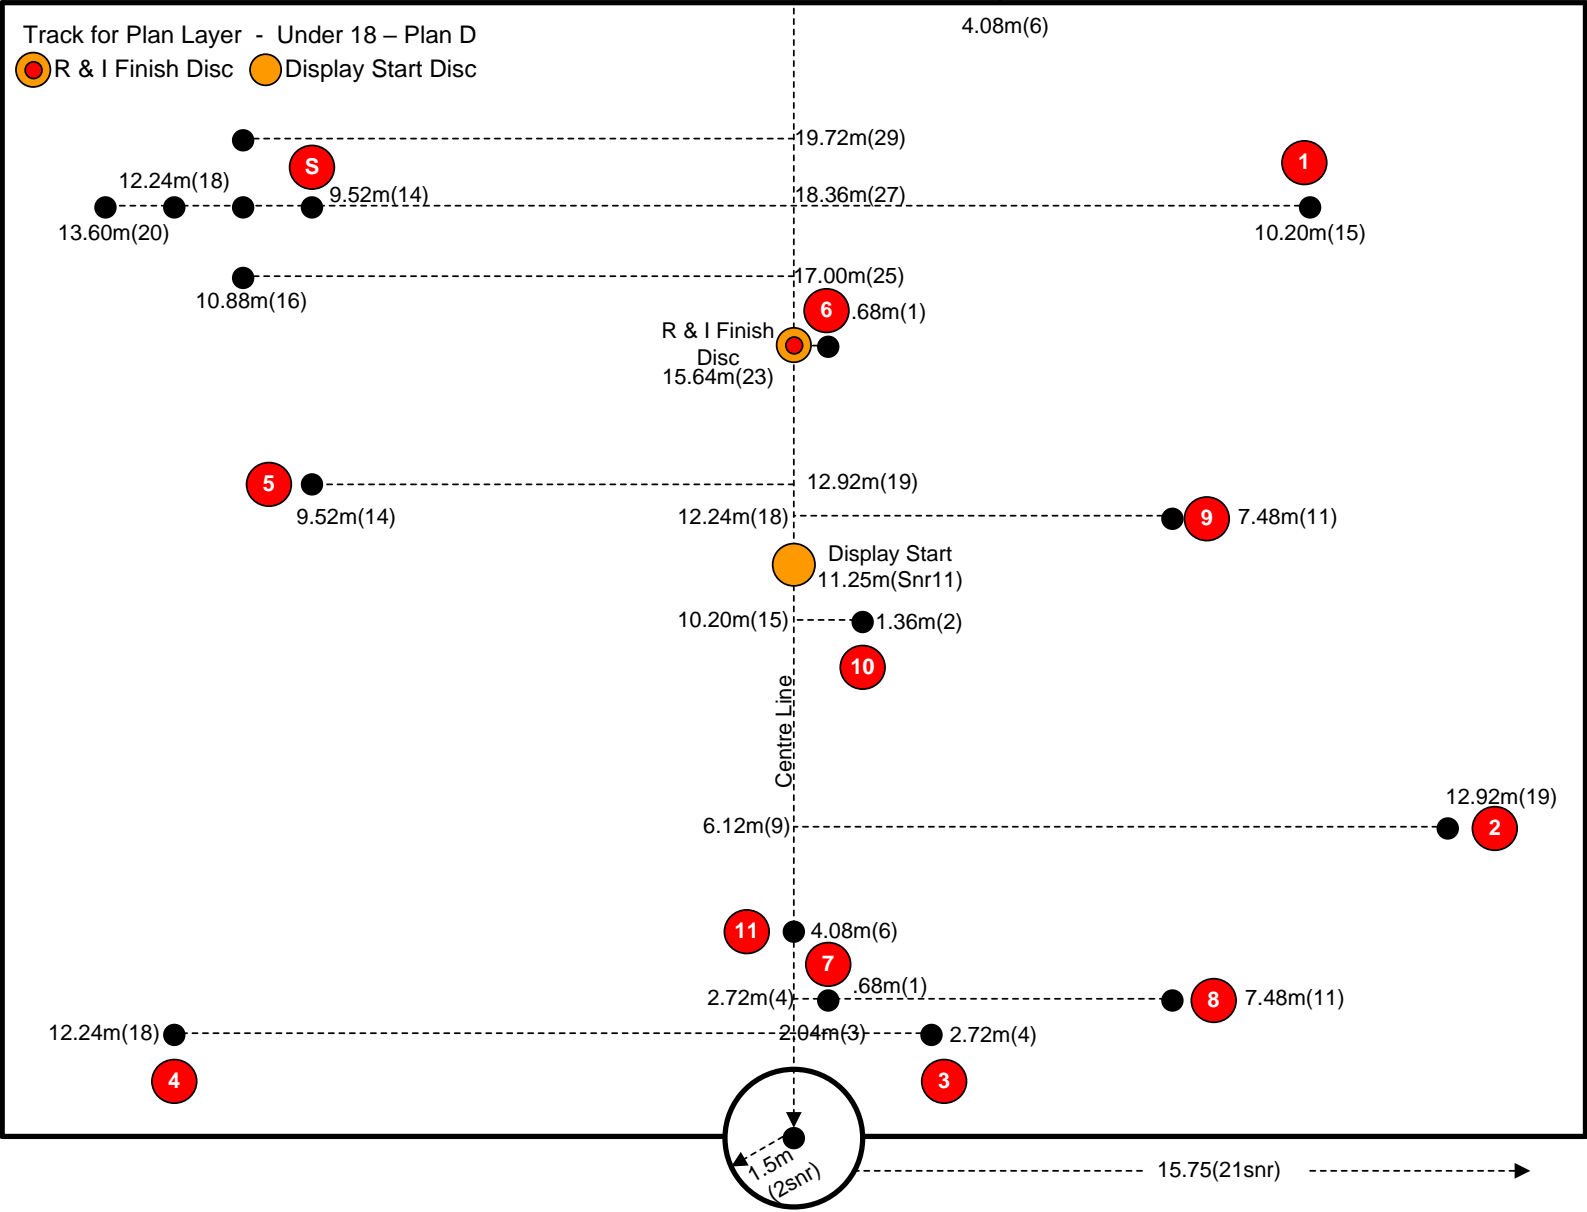

Field Layout Sheets
ALL Grades 2023-2024

Figure 1 – Setting Out Requirements

MASTERS GRADE

MASTERS GRADE

SENIOR GRADE

SENIOR GRADE

UNDER 18

UNDER 18

UNDER 13

UNDER 13

Track for Plan Layer – Under 13 – Plan D

○ R & I Finish Disc
 ● Display Start Disc

INTRODUCTORY GRADE DISC LAYOUT

INTRODUCTORY GRADE DISC LAYOUT