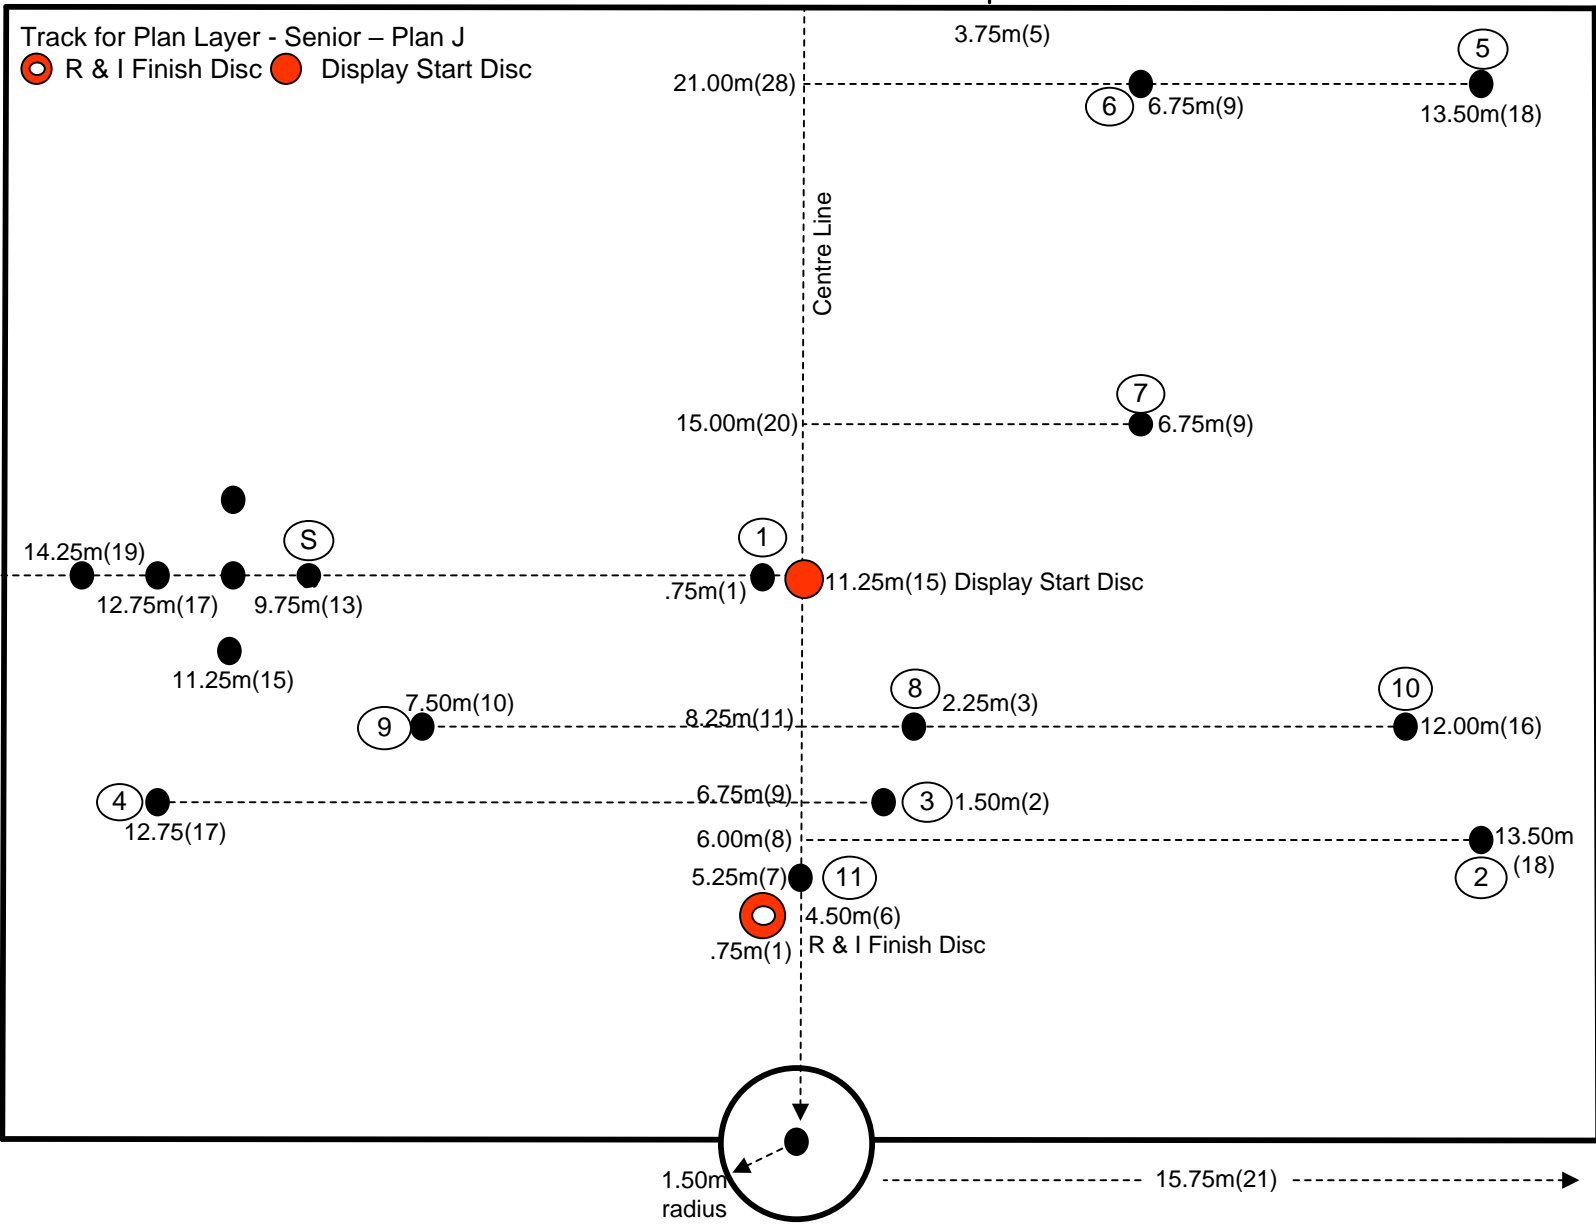

Field Layout Sheets
ALL Grades 2023-2024

Figure 1 – Setting Out Requirements

MASTERS GRADE

MASTERS GRADE

SENIOR GRADE

SENIOR GRADE

UNDER 18

UNDER 18

UNDER 13

UNDER 13

Track for Plan Layer – Under 13 – Plan D

○ R & I Finish Disc
 ● Display Start Disc

INTRODUCTORY GRADE DISC LAYOUT

INTRODUCTORY GRADE DISC LAYOUT