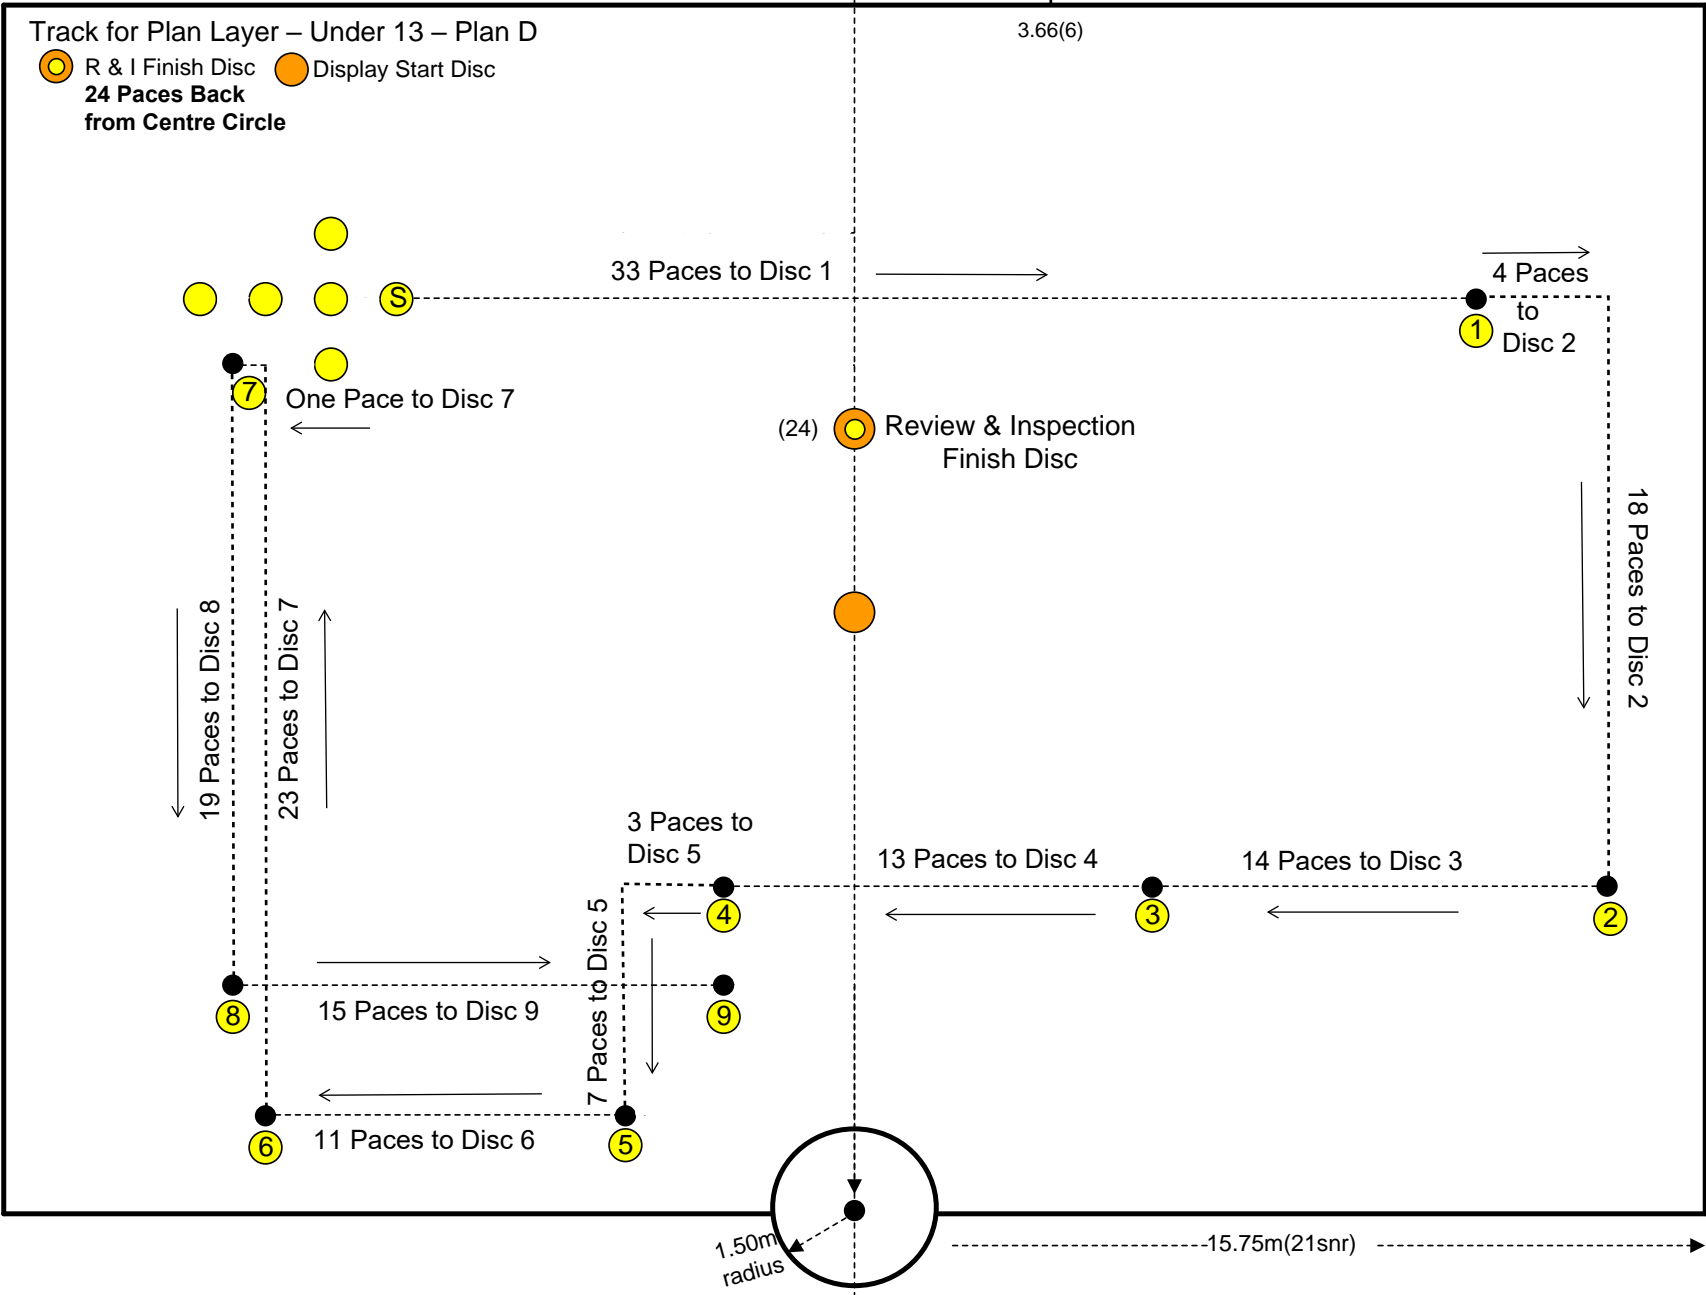

Field Layout Sheets
ALL Grades 2023-2024

Figure 1 – Setting Out Requirements

MASTERS GRADE

MASTERS GRADE

SENIOR GRADE

SENIOR GRADE

UNDER 18

UNDER 18

UNDER 13

UNDER 13

Track for Plan Layer – Under 13 – Plan D

○ R & I Finish Disc
 ● Display Start Disc

INTRODUCTORY GRADE DISC LAYOUT

INTRODUCTORY GRADE DISC LAYOUT