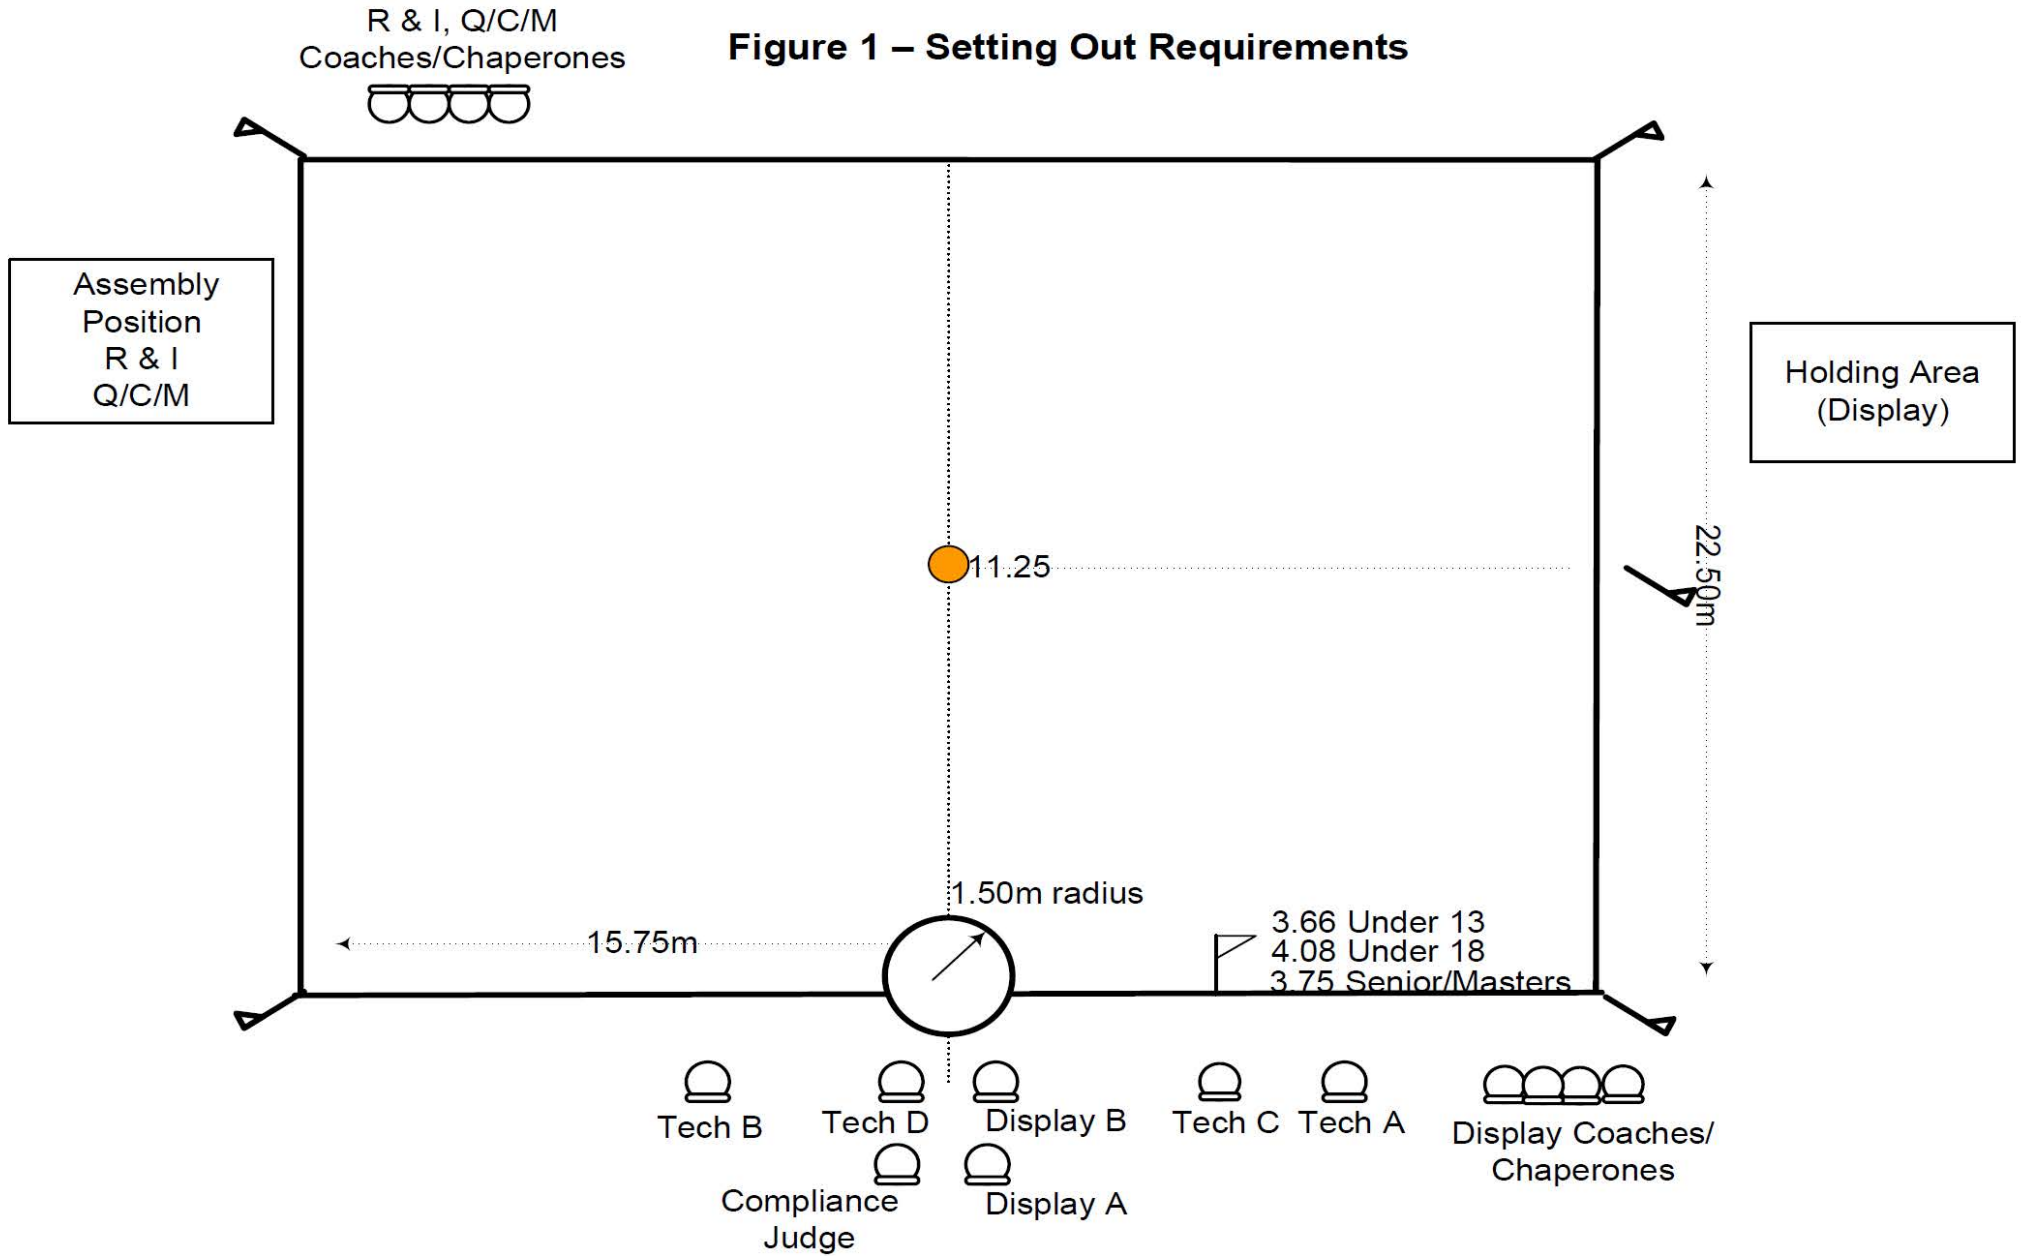

Field Layout Sheets
ALL Grades 2023-2024

Figure 1 – Setting Out Requirements

MASTERS GRADE

MASTERS GRADE

SENIOR GRADE

SENIOR GRADE

UNDER 18

UNDER 18

UNDER 13

UNDER 13

Track for Plan Layer – Under 13 – Plan D

○ R & I Finish Disc
 ● Display Start Disc

INTRODUCTORY GRADE DISC LAYOUT

INTRODUCTORY GRADE DISC LAYOUT