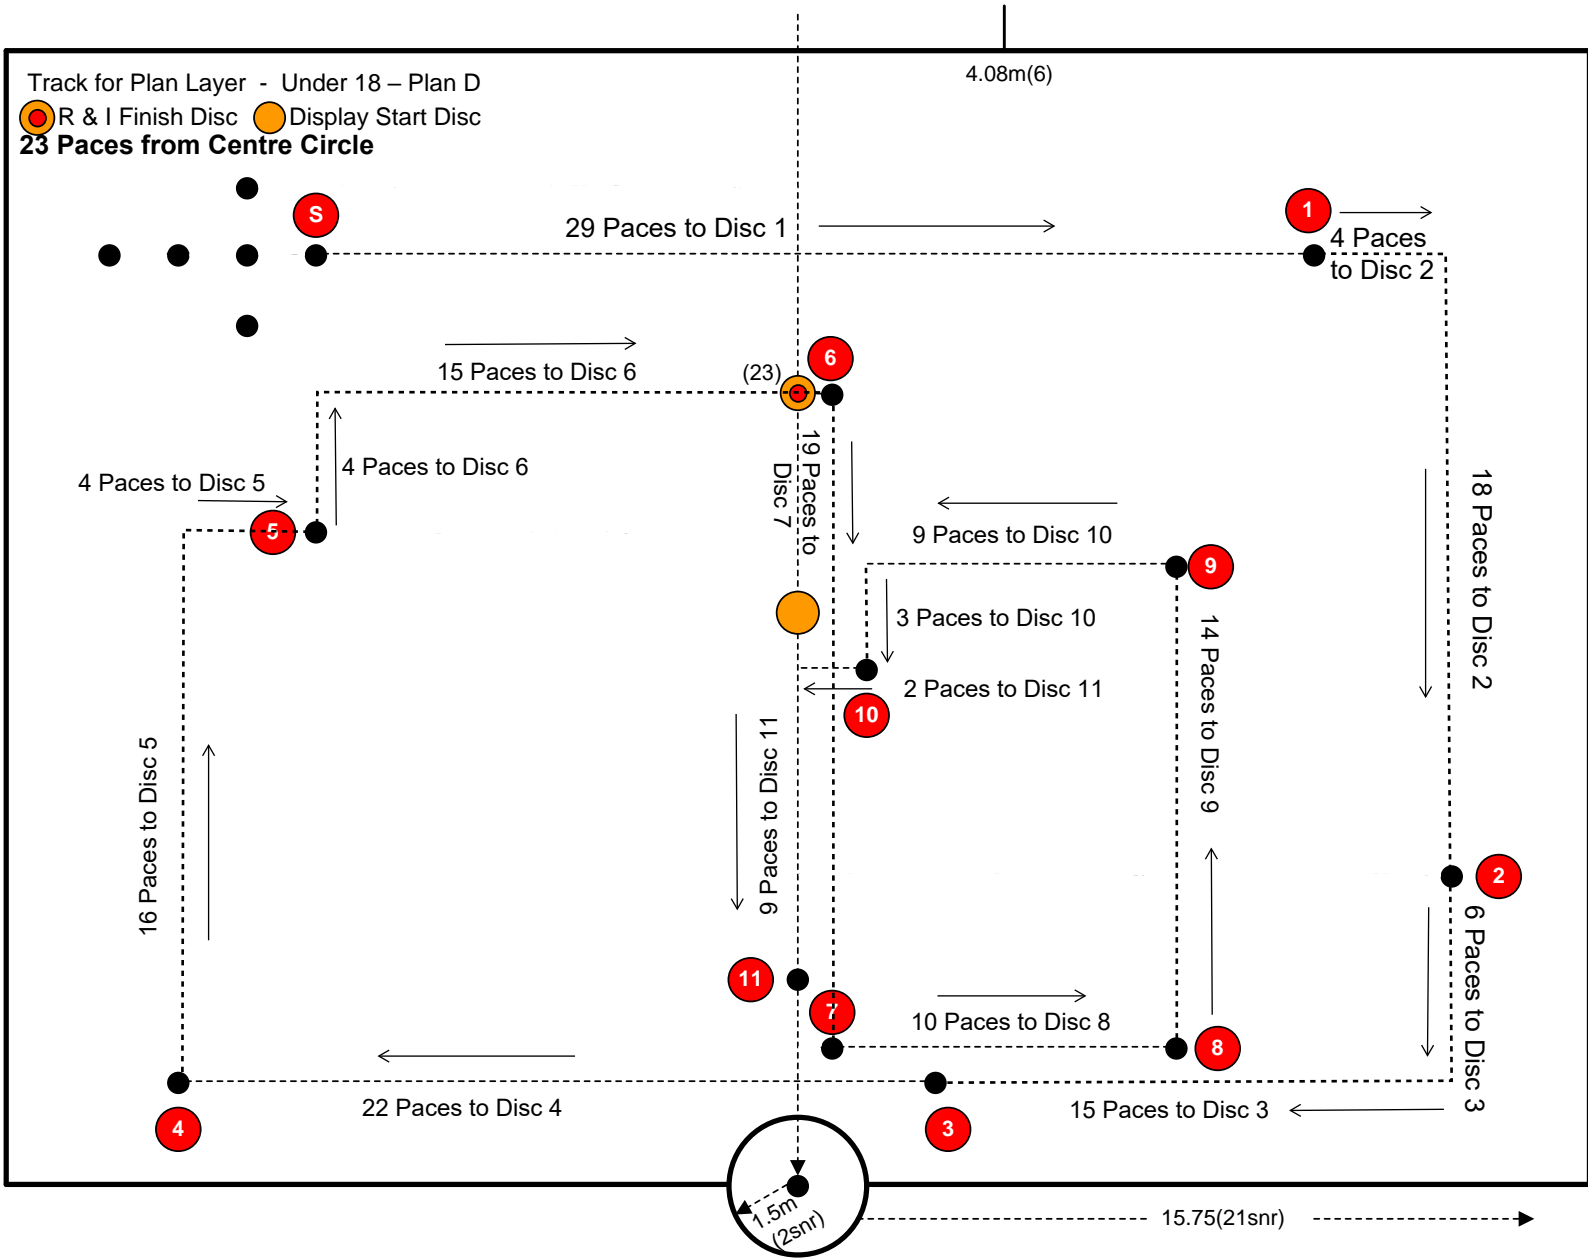

Field Layout Sheets
ALL Grades 2023-2024

Figure 1 – Setting Out Requirements

MASTERS GRADE

MASTERS GRADE

SENIOR GRADE

SENIOR GRADE

UNDER 18

UNDER 18

UNDER 13

UNDER 13

Track for Plan Layer – Under 13 – Plan D

○ R & I Finish Disc
 ● Display Start Disc

INTRODUCTORY GRADE DISC LAYOUT

INTRODUCTORY GRADE DISC LAYOUT