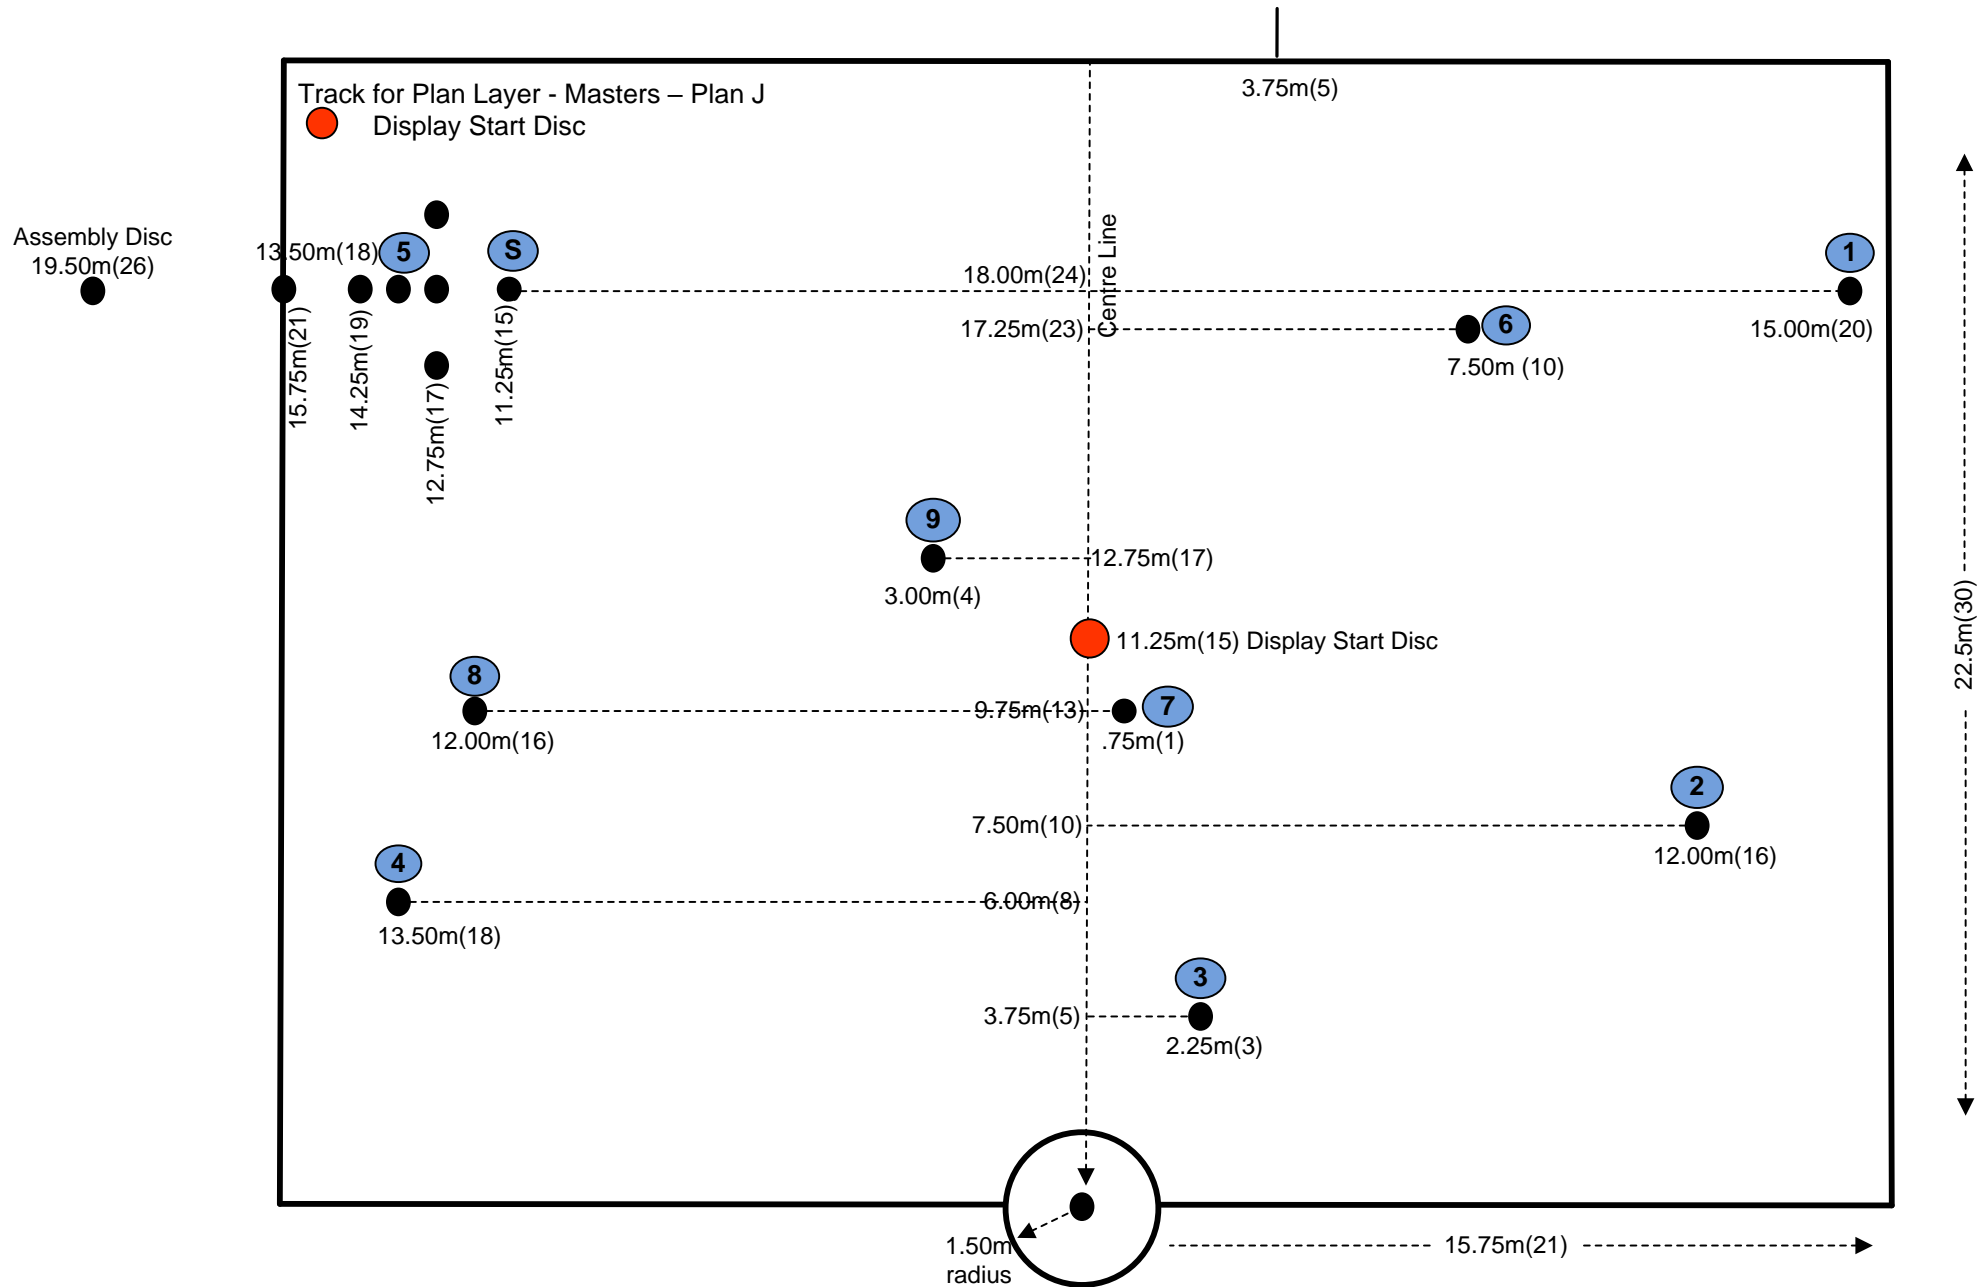

Field Layout Sheets
ALL Grades 2023-2024

Figure 1 – Setting Out Requirements

MASTERS GRADE

MASTERS GRADE

SENIOR GRADE

SENIOR GRADE

UNDER 18

UNDER 18

UNDER 13

UNDER 13

Track for Plan Layer – Under 13 – Plan D

○ R & I Finish Disc
 ● Display Start Disc

INTRODUCTORY GRADE DISC LAYOUT

INTRODUCTORY GRADE DISC LAYOUT