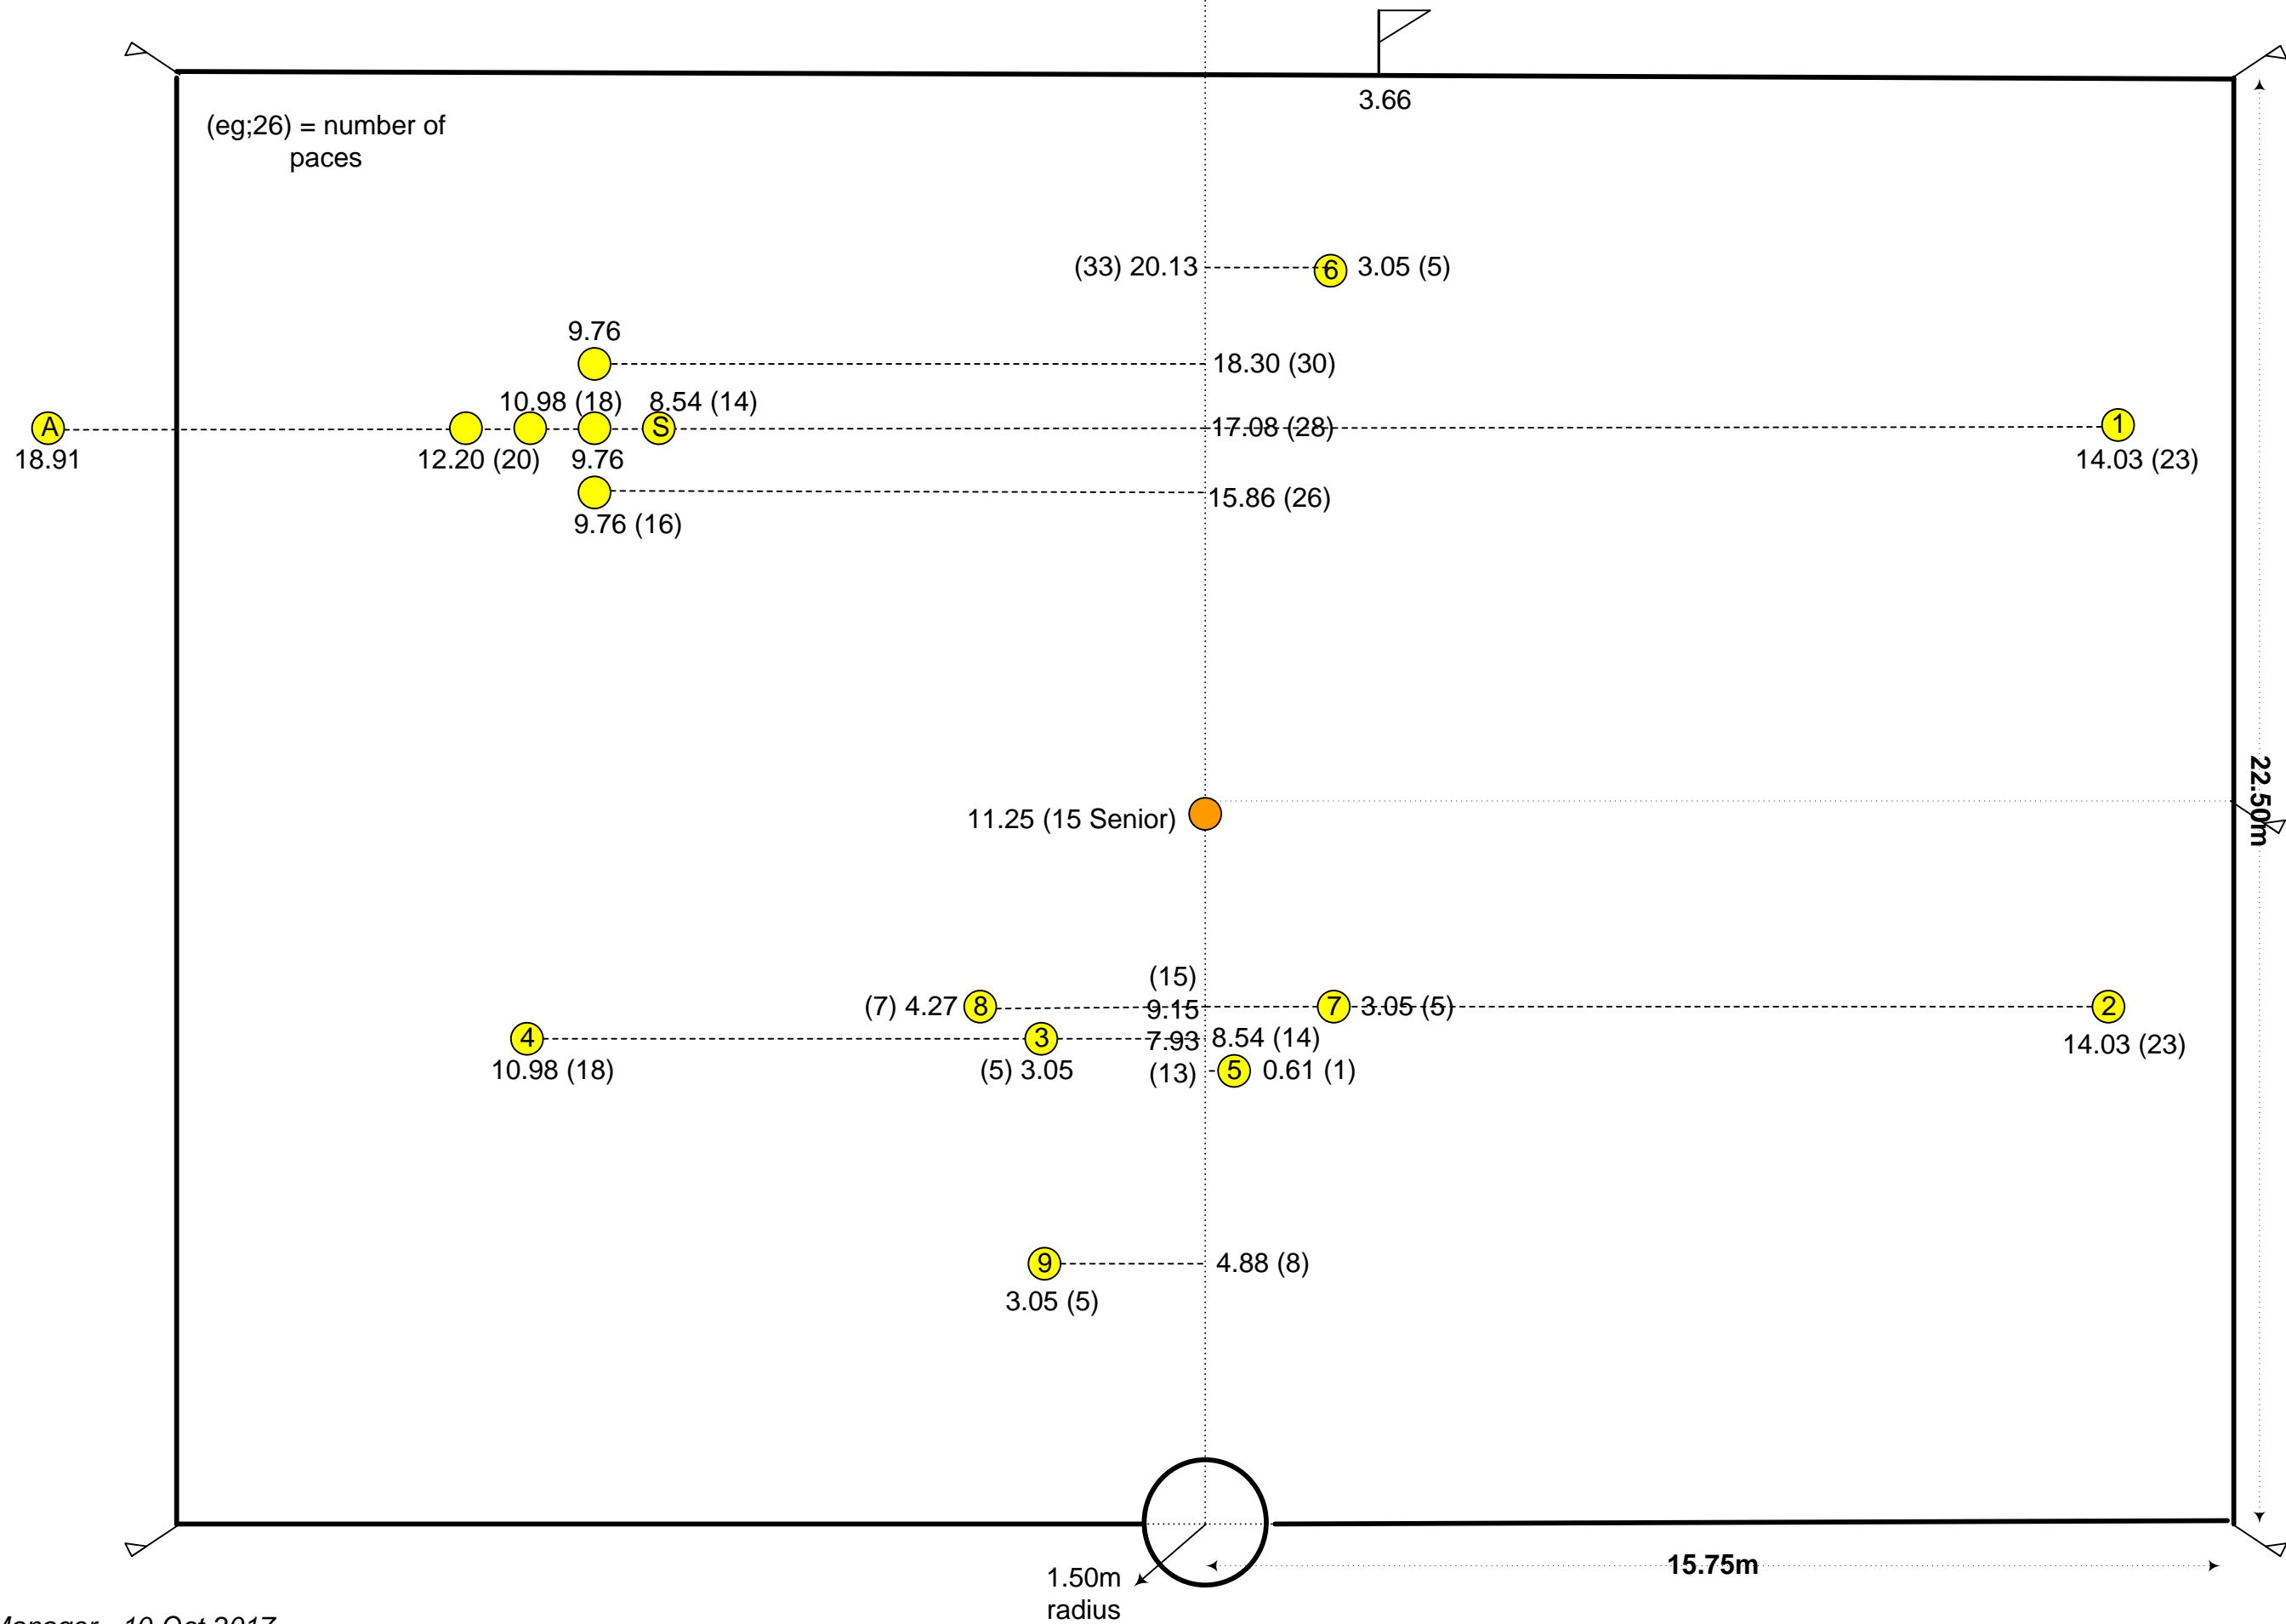

UNDER 12 GRADE DISC LAYOUT

UNDER 16 GRADE DISC LAYOUT

SENIOR GRADE DISC LAYOUT

MASTERS GRADE DISC LAYOUT

INTRODUCTORY GRADE DISC LAYOUT