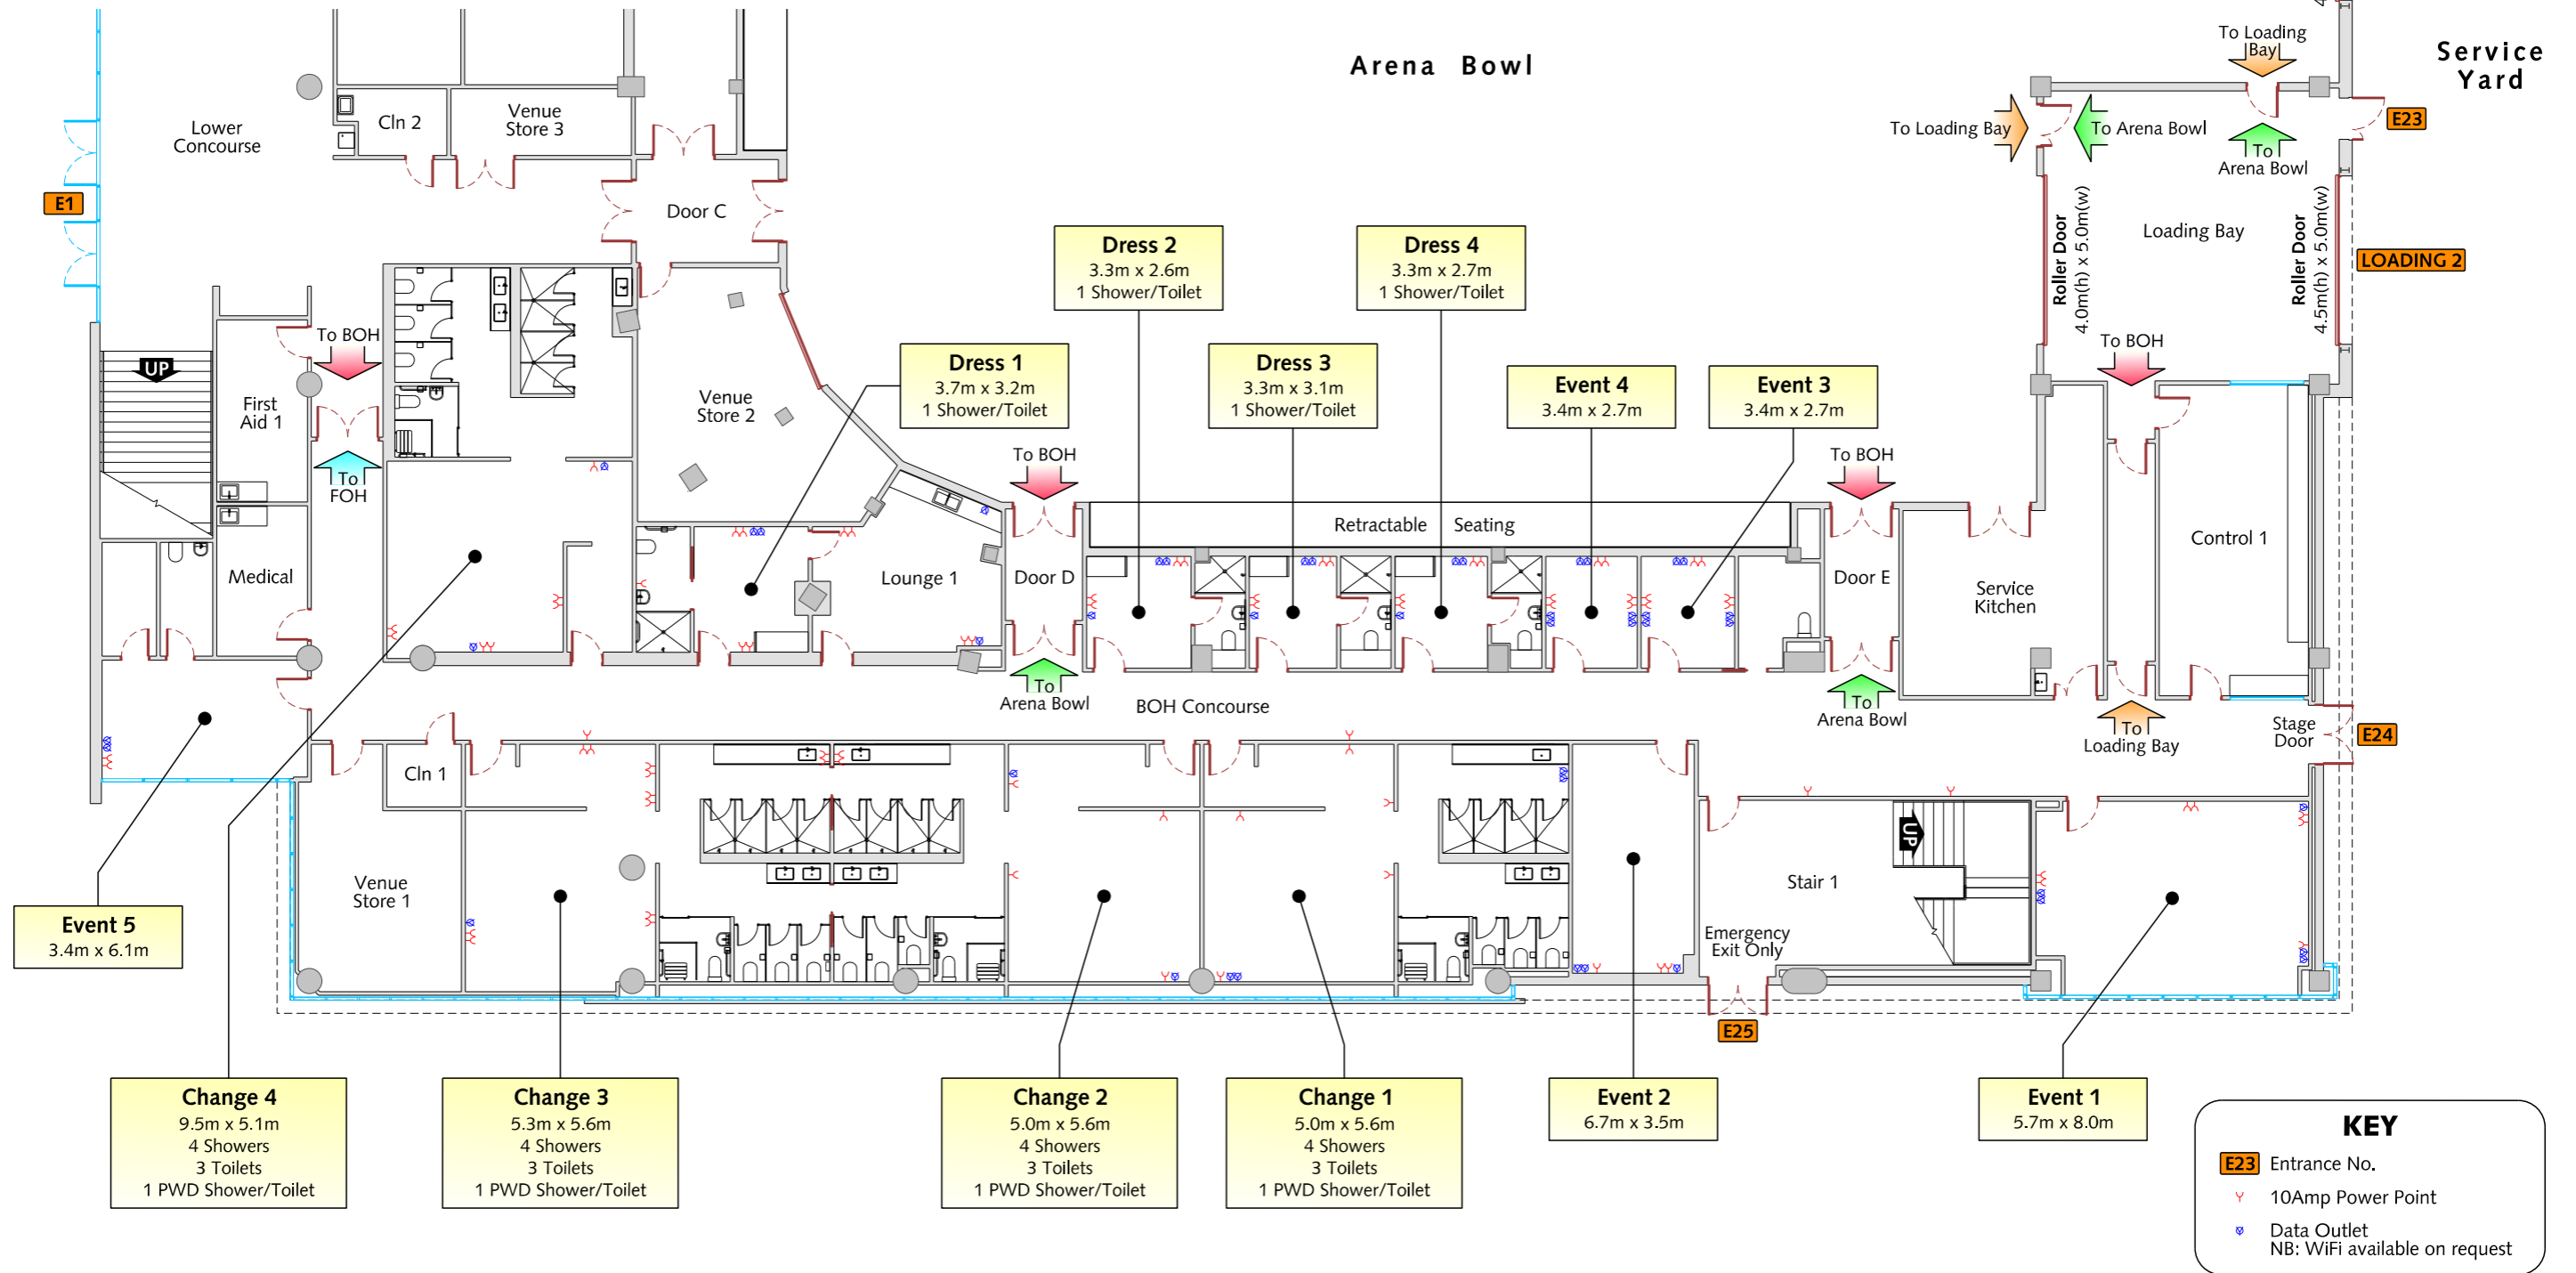

# CLAUDELANDS ARENA - BOH FLOOR PLAN

ROOM	ALLOCATION / USE
Event 1	
Event 2	
Event 3	
Event 4	
Event 5	

ROOM	ALLOCATION / USE
Change 1	
Change 2	
Change 3	
Change 4	

ROOM	ALLOCATION / USE
Dress 1	
Dress 2	
Dress 3	
Dress 4	

Ref: 3F.01

CLAUDELANDS